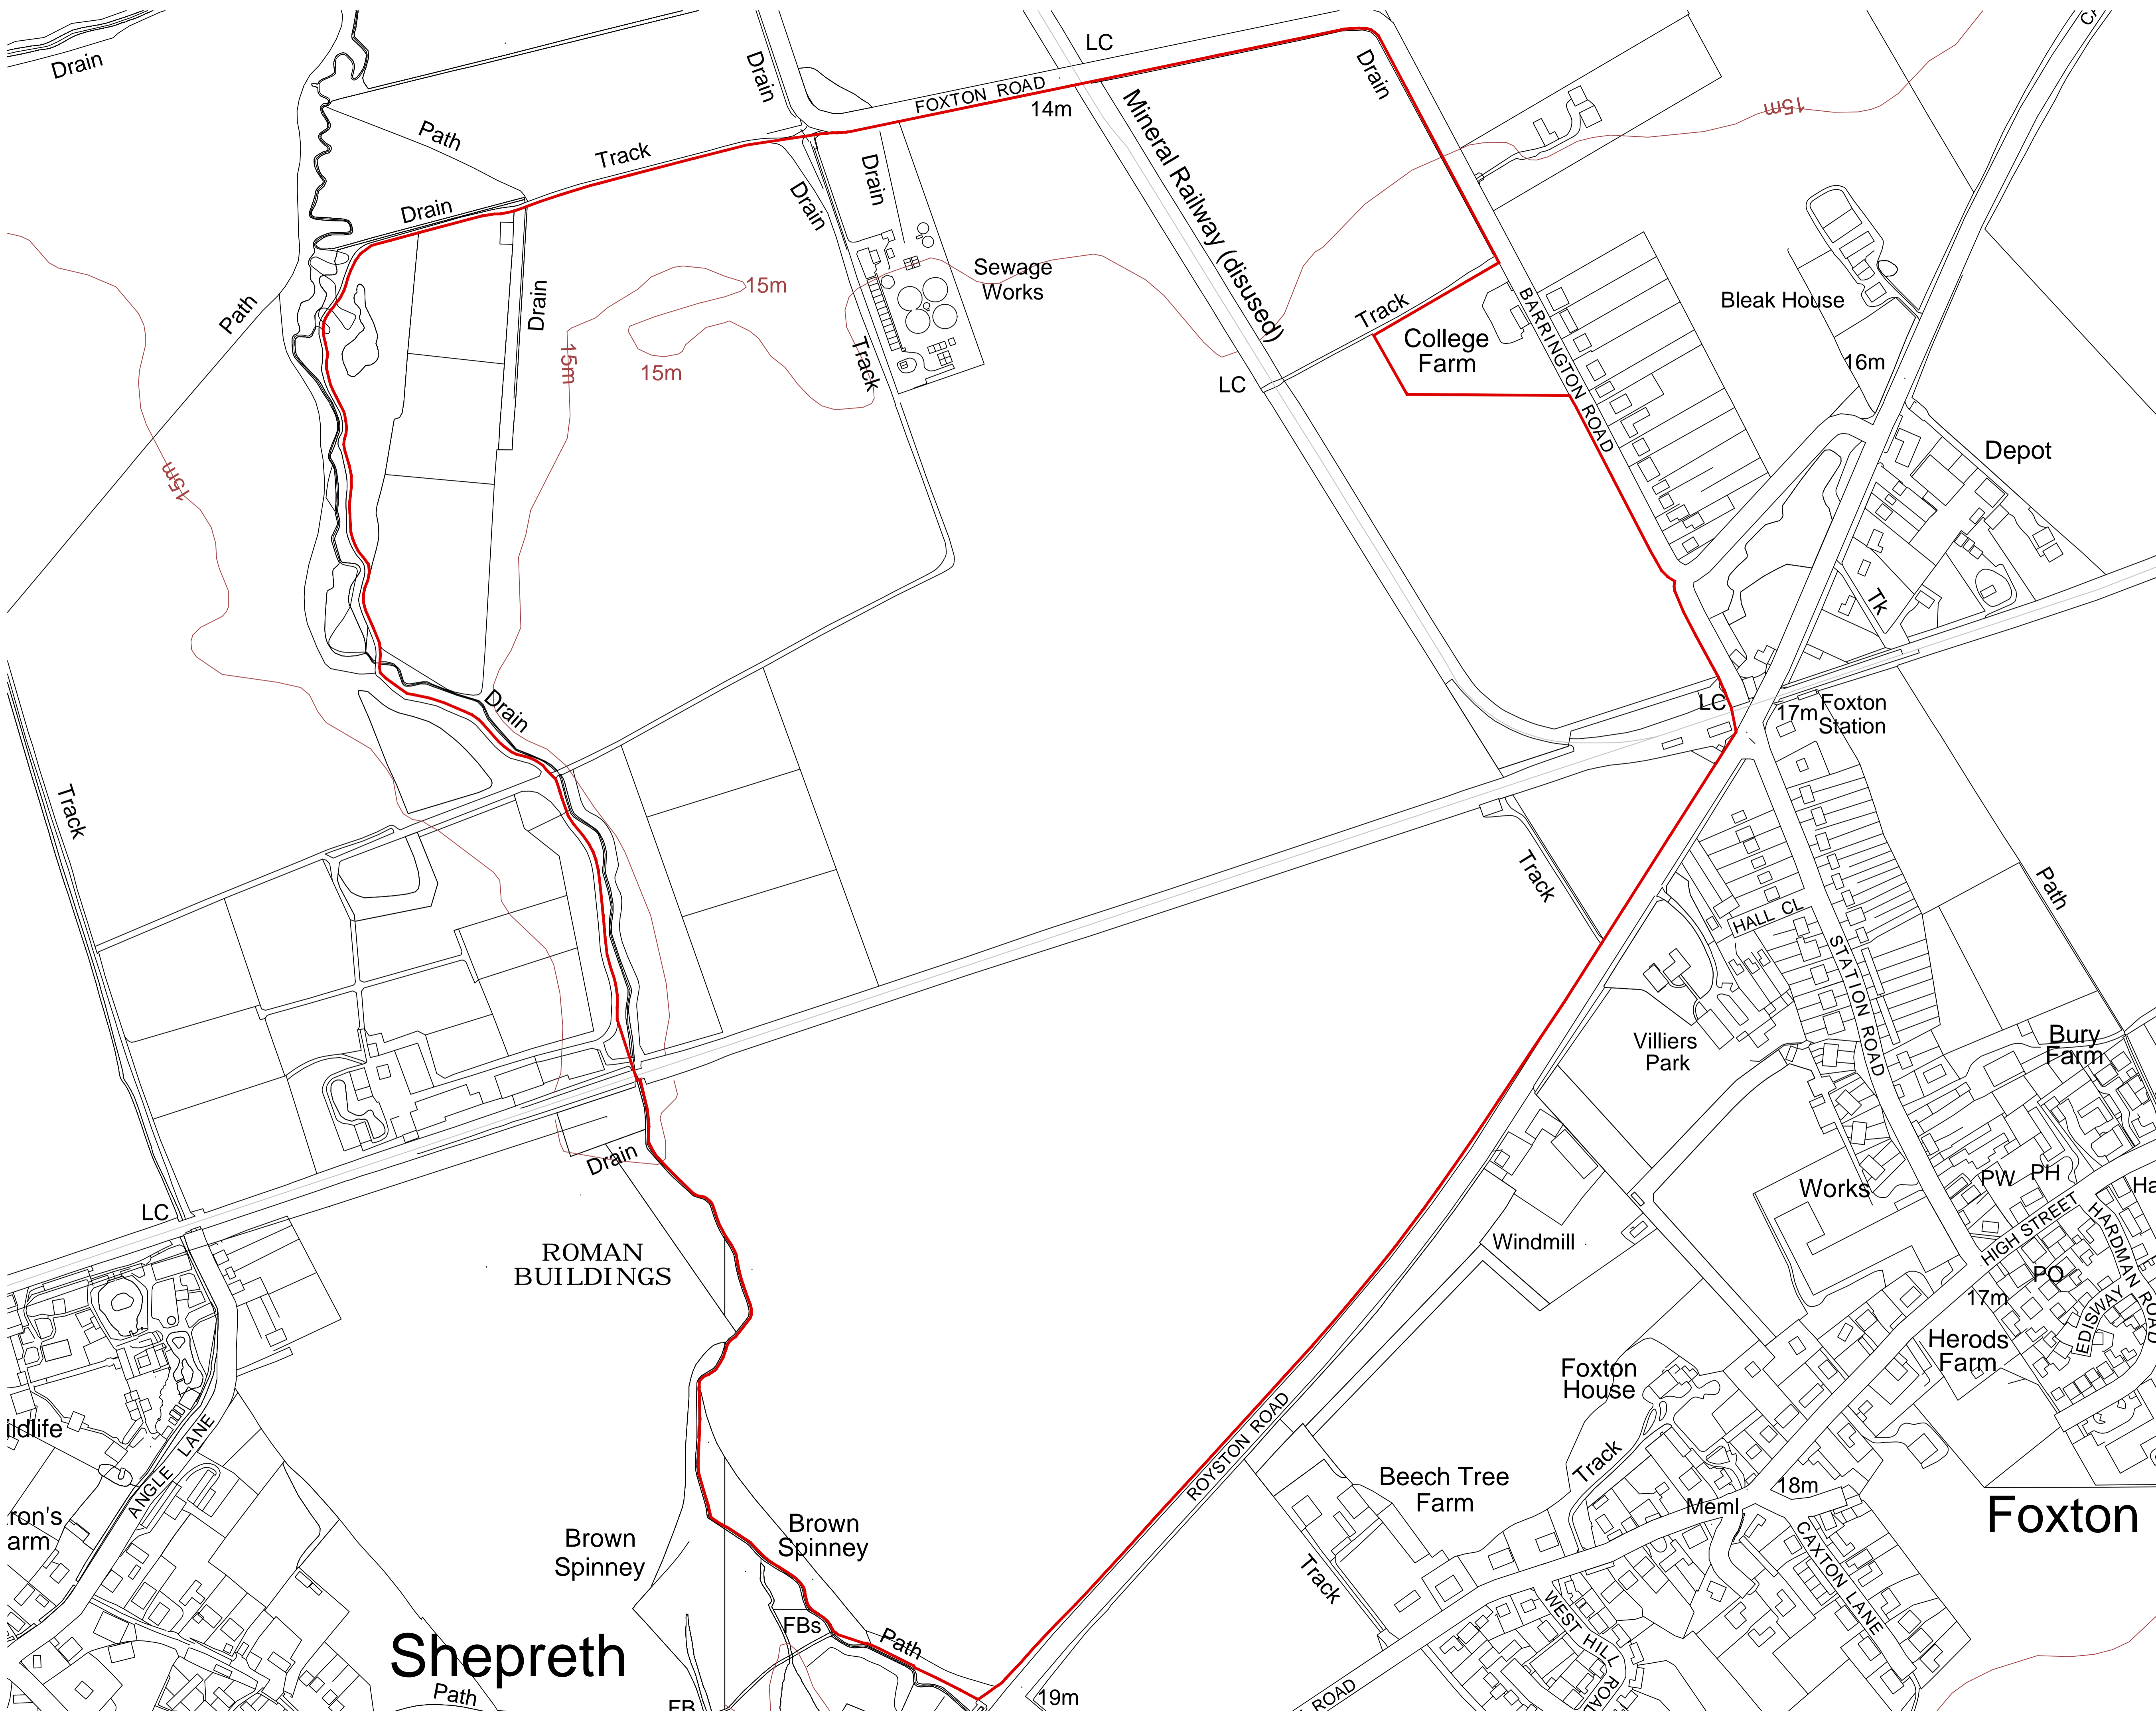

LEGEND

Project
North Foxton

Drawing Title
Site Boundary Plan

| | | | |
|------------|--------------------------|----------|----------|
| Date | Scale | Drawn by | Check by |
| 22.03.19 | 1:2500 @A1 1:5000 @A3 | KU | GR |
| Project No | Drawing No | Revision | |
| 27961 | 9000 | - | |