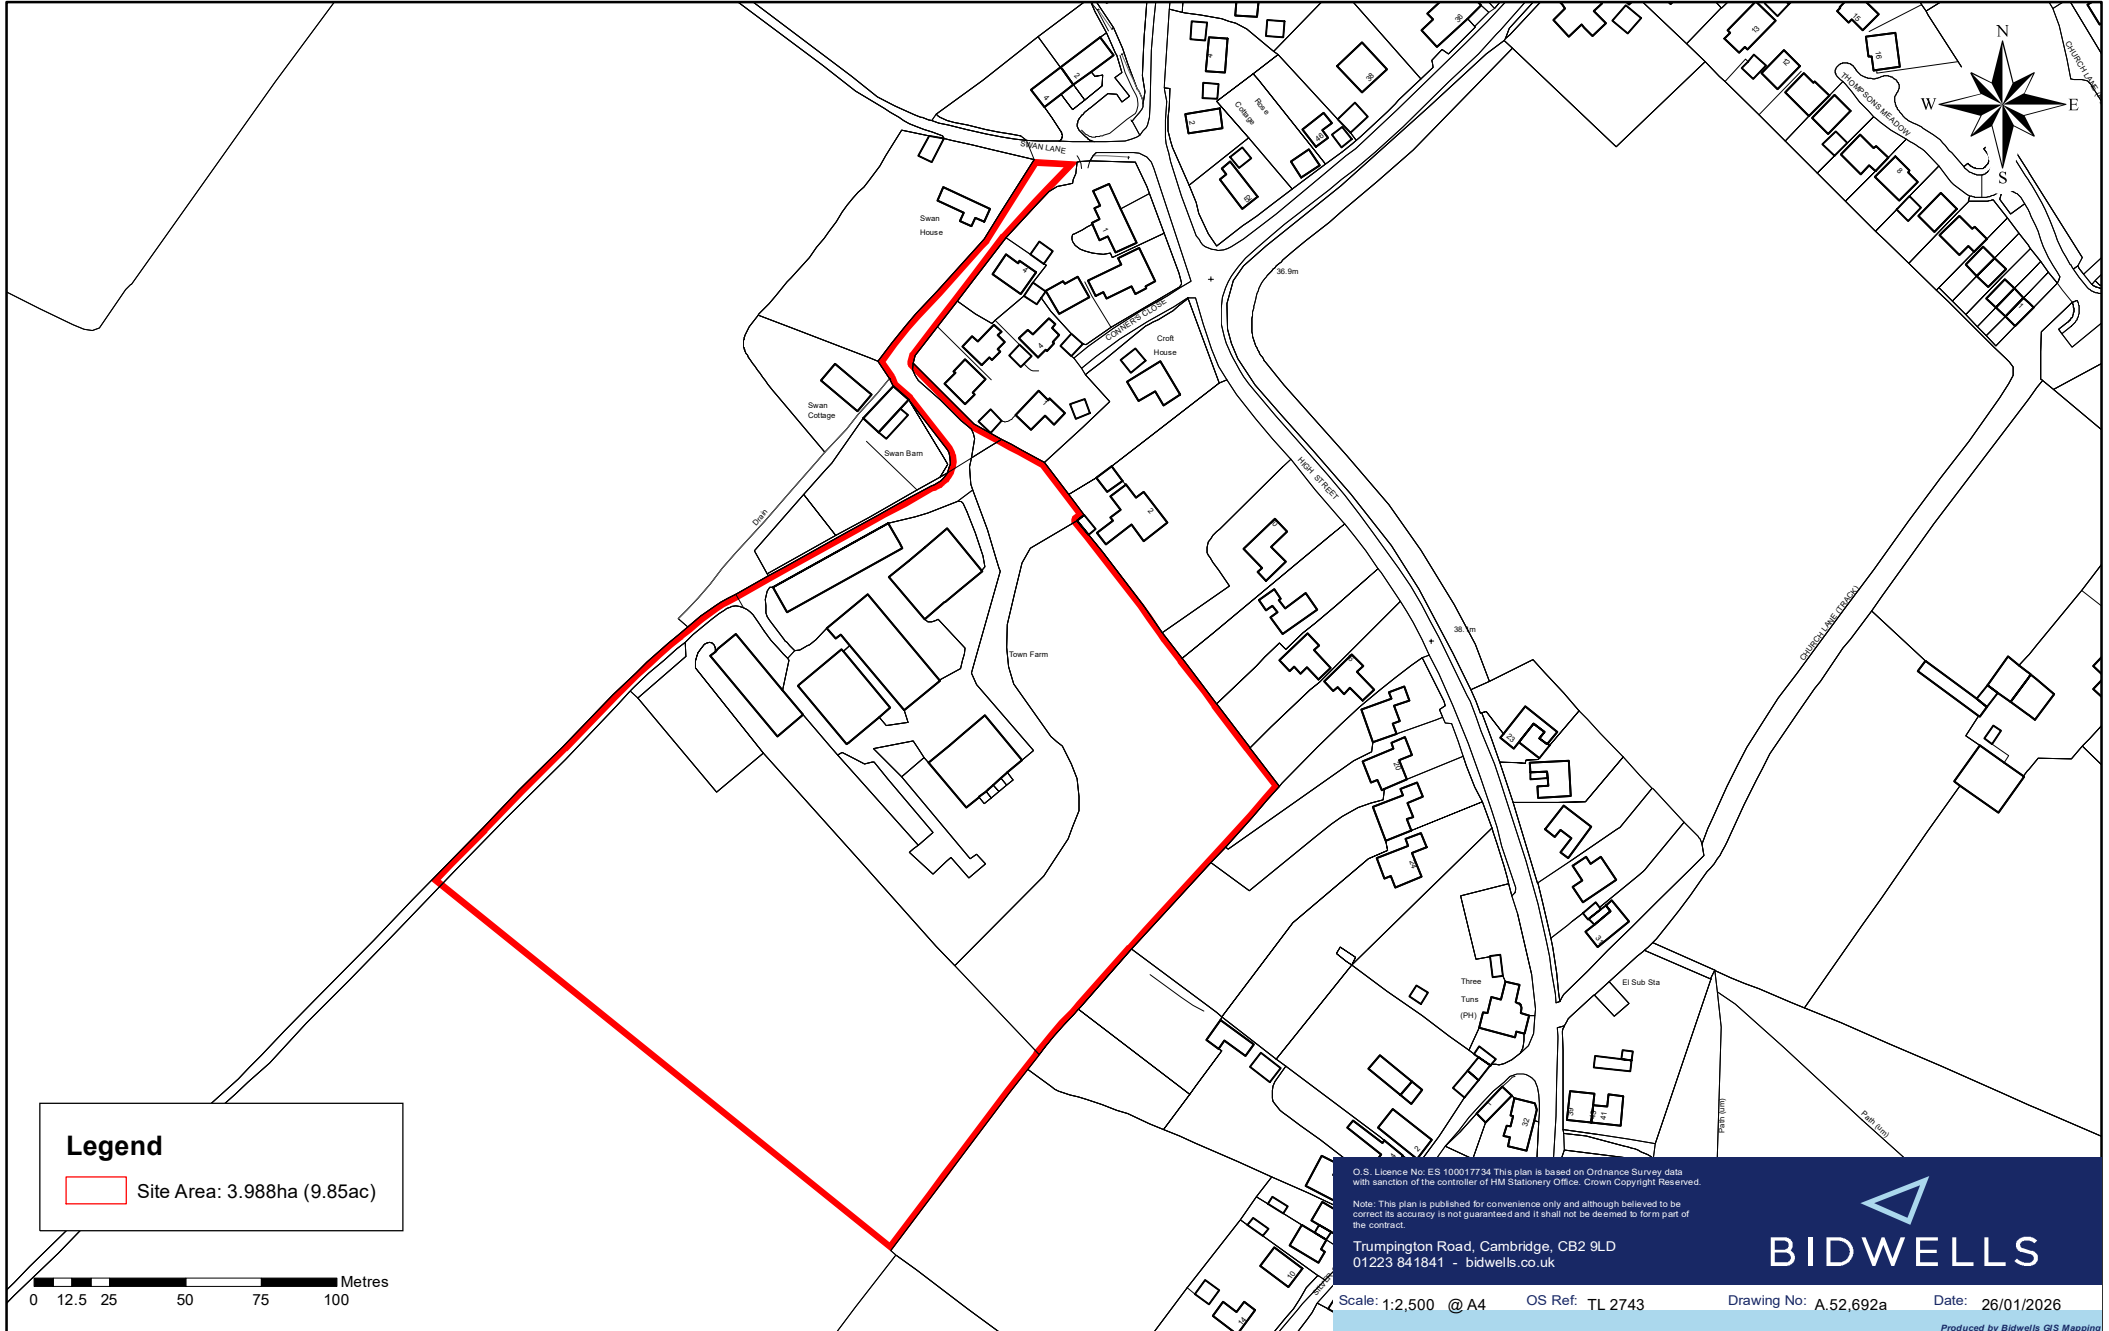

Land at Town Farm, Guilden Morden

Legend

Site Area: 3.988ha (9.85ac)

Trumpington Road, Cambridge, CB2 9LD
01223 841841 - bidwells.co.uk

Scale: 1:2,500 @ A4 OS Ref: TL 2743 Drawing No: A.52,692a Date: 26/01/2026

Produced by Bidwells GIS Mapping