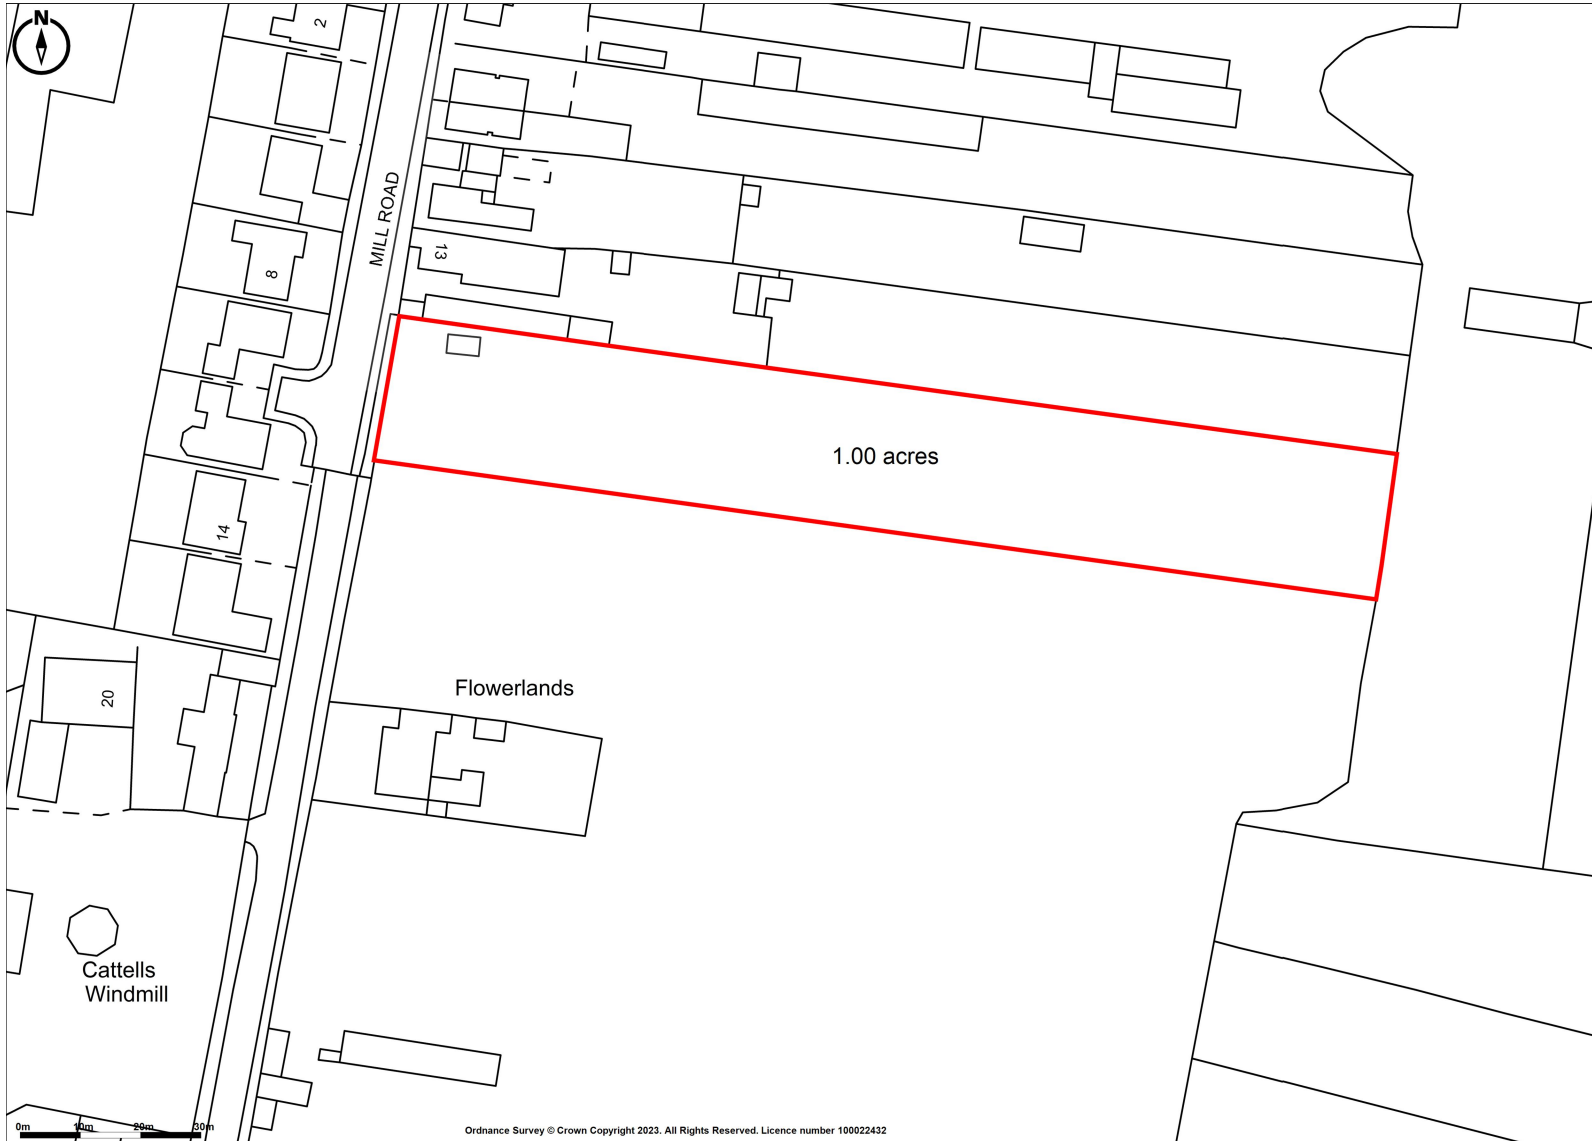

LAND OFF MILL ROAD, WILLINGHAM, CAMBRIDGESHIRE

LAND OFF MILL ROAD, WILLINGHAM, CAMBRIDGESHIRE

Witred Field

Location TL 395 697
 Scale 1:2,500 @ A4
 Drawing No. Y23728-01
 Date 06.11.24

**THE
 MAPPING
 COMPANY**

Little Cutsey, Cutsey, Taunton. Somerset. TA3 7NY
 Tel: 01823 421354 Email: patrick@mapping-company.co.uk

Based on Ordnance Survey 1:2,500
 mapping with the permission of
 the Controller of HMSO
 ©Crown Copyright
 Licence No. VA 100033416