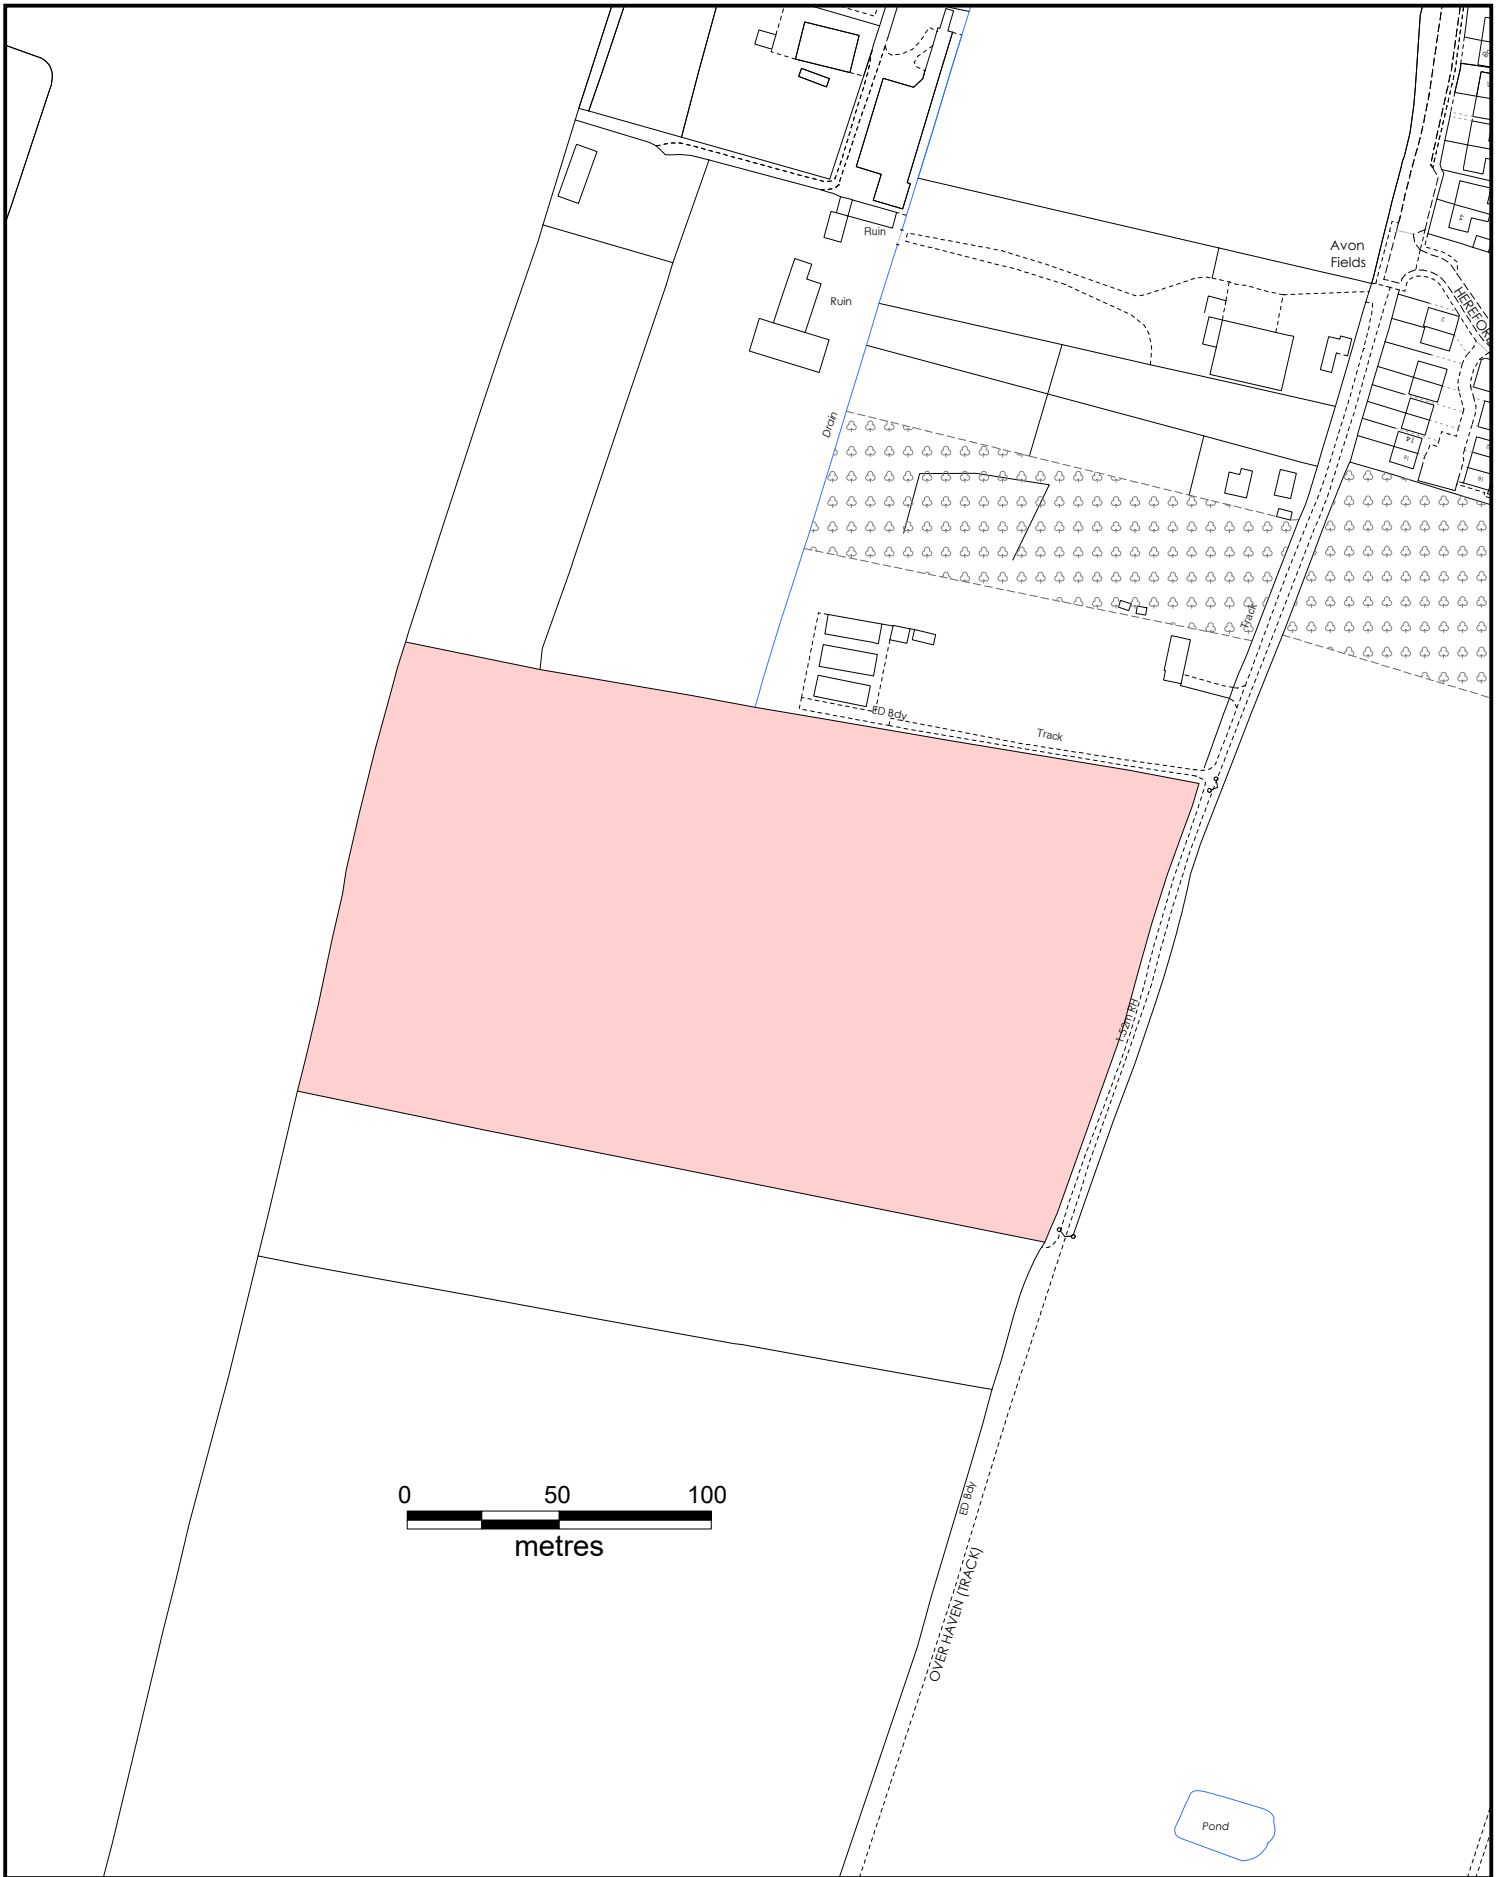

LAND OFF MILL ROAD, WILLINGHAM, CAMBRIDGESHIRE

LAND OFF MILL ROAD, WILLINGHAM, CAMBRIDGESHIRE

Witred Field

Location TL 395 697
 Scale 1:2,500 @ A4
 Drawing No. Y23728-01
 Date 06.11.24

**THE
 MAPPING
 COMPANY**

Little Cutsey, Cutsey, Taunton. Somerset. TA3 7NY
 Tel: 01823 421354 Email: patrick@mapping-company.co.uk

Based on Ordnance Survey 1:2,500
 mapping with the permission of
 the Controller of HMSO
 ©Crown Copyright
 Licence No. VA 100033416