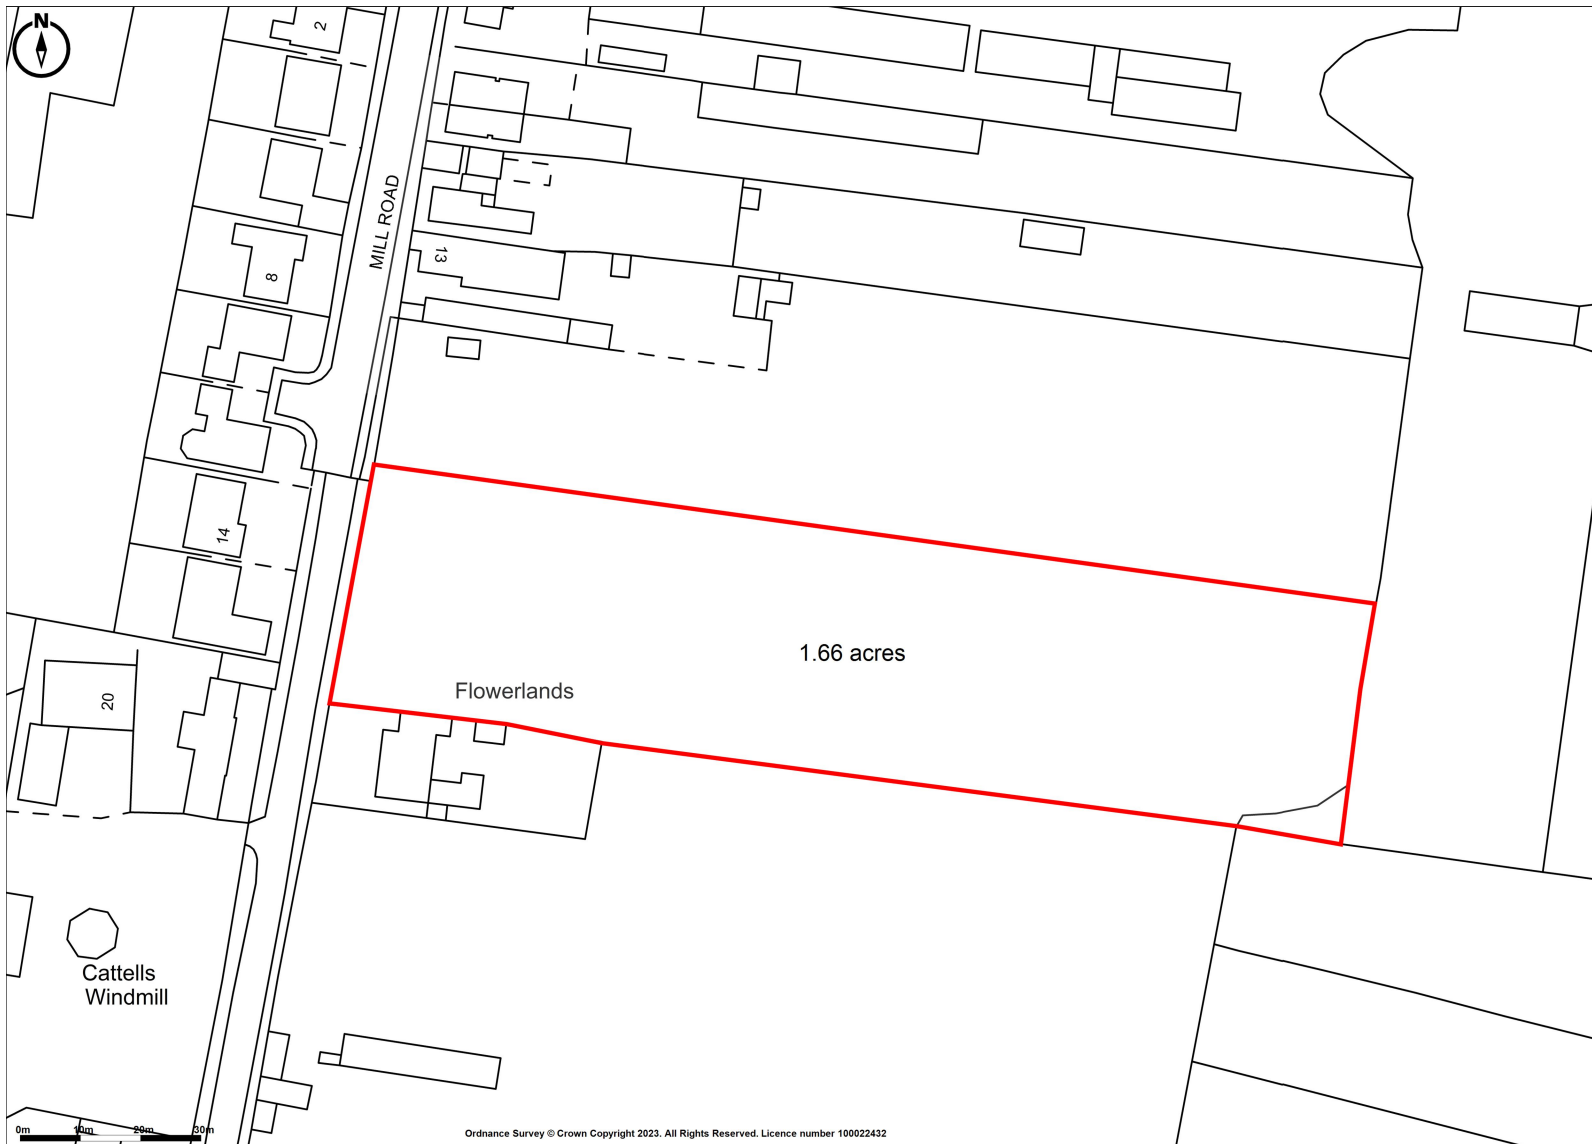

LAND OFF MILL ROAD, WILLINGHAM, CAMBRIDGESHIRE

LAND OFF MILL ROAD, WILLINGHAM, CAMBRIDGESHIRE

Witred Field

Location TL 395 697
 Scale 1:2,500 @ A4
 Drawing No. Y23728-01
 Date 06.11.24

**THE
 MAPPING
 COMPANY**

Little Cutsey, Cutsey, Taunton. Somerset. TA3 7NY
 Tel: 01823 421354 Email: patrick@mapping-company.co.uk

Based on Ordnance Survey 1:2,500
 mapping with the permission of
 the Controller of HMSO
 ©Crown Copyright
 Licence No. VA 100033416