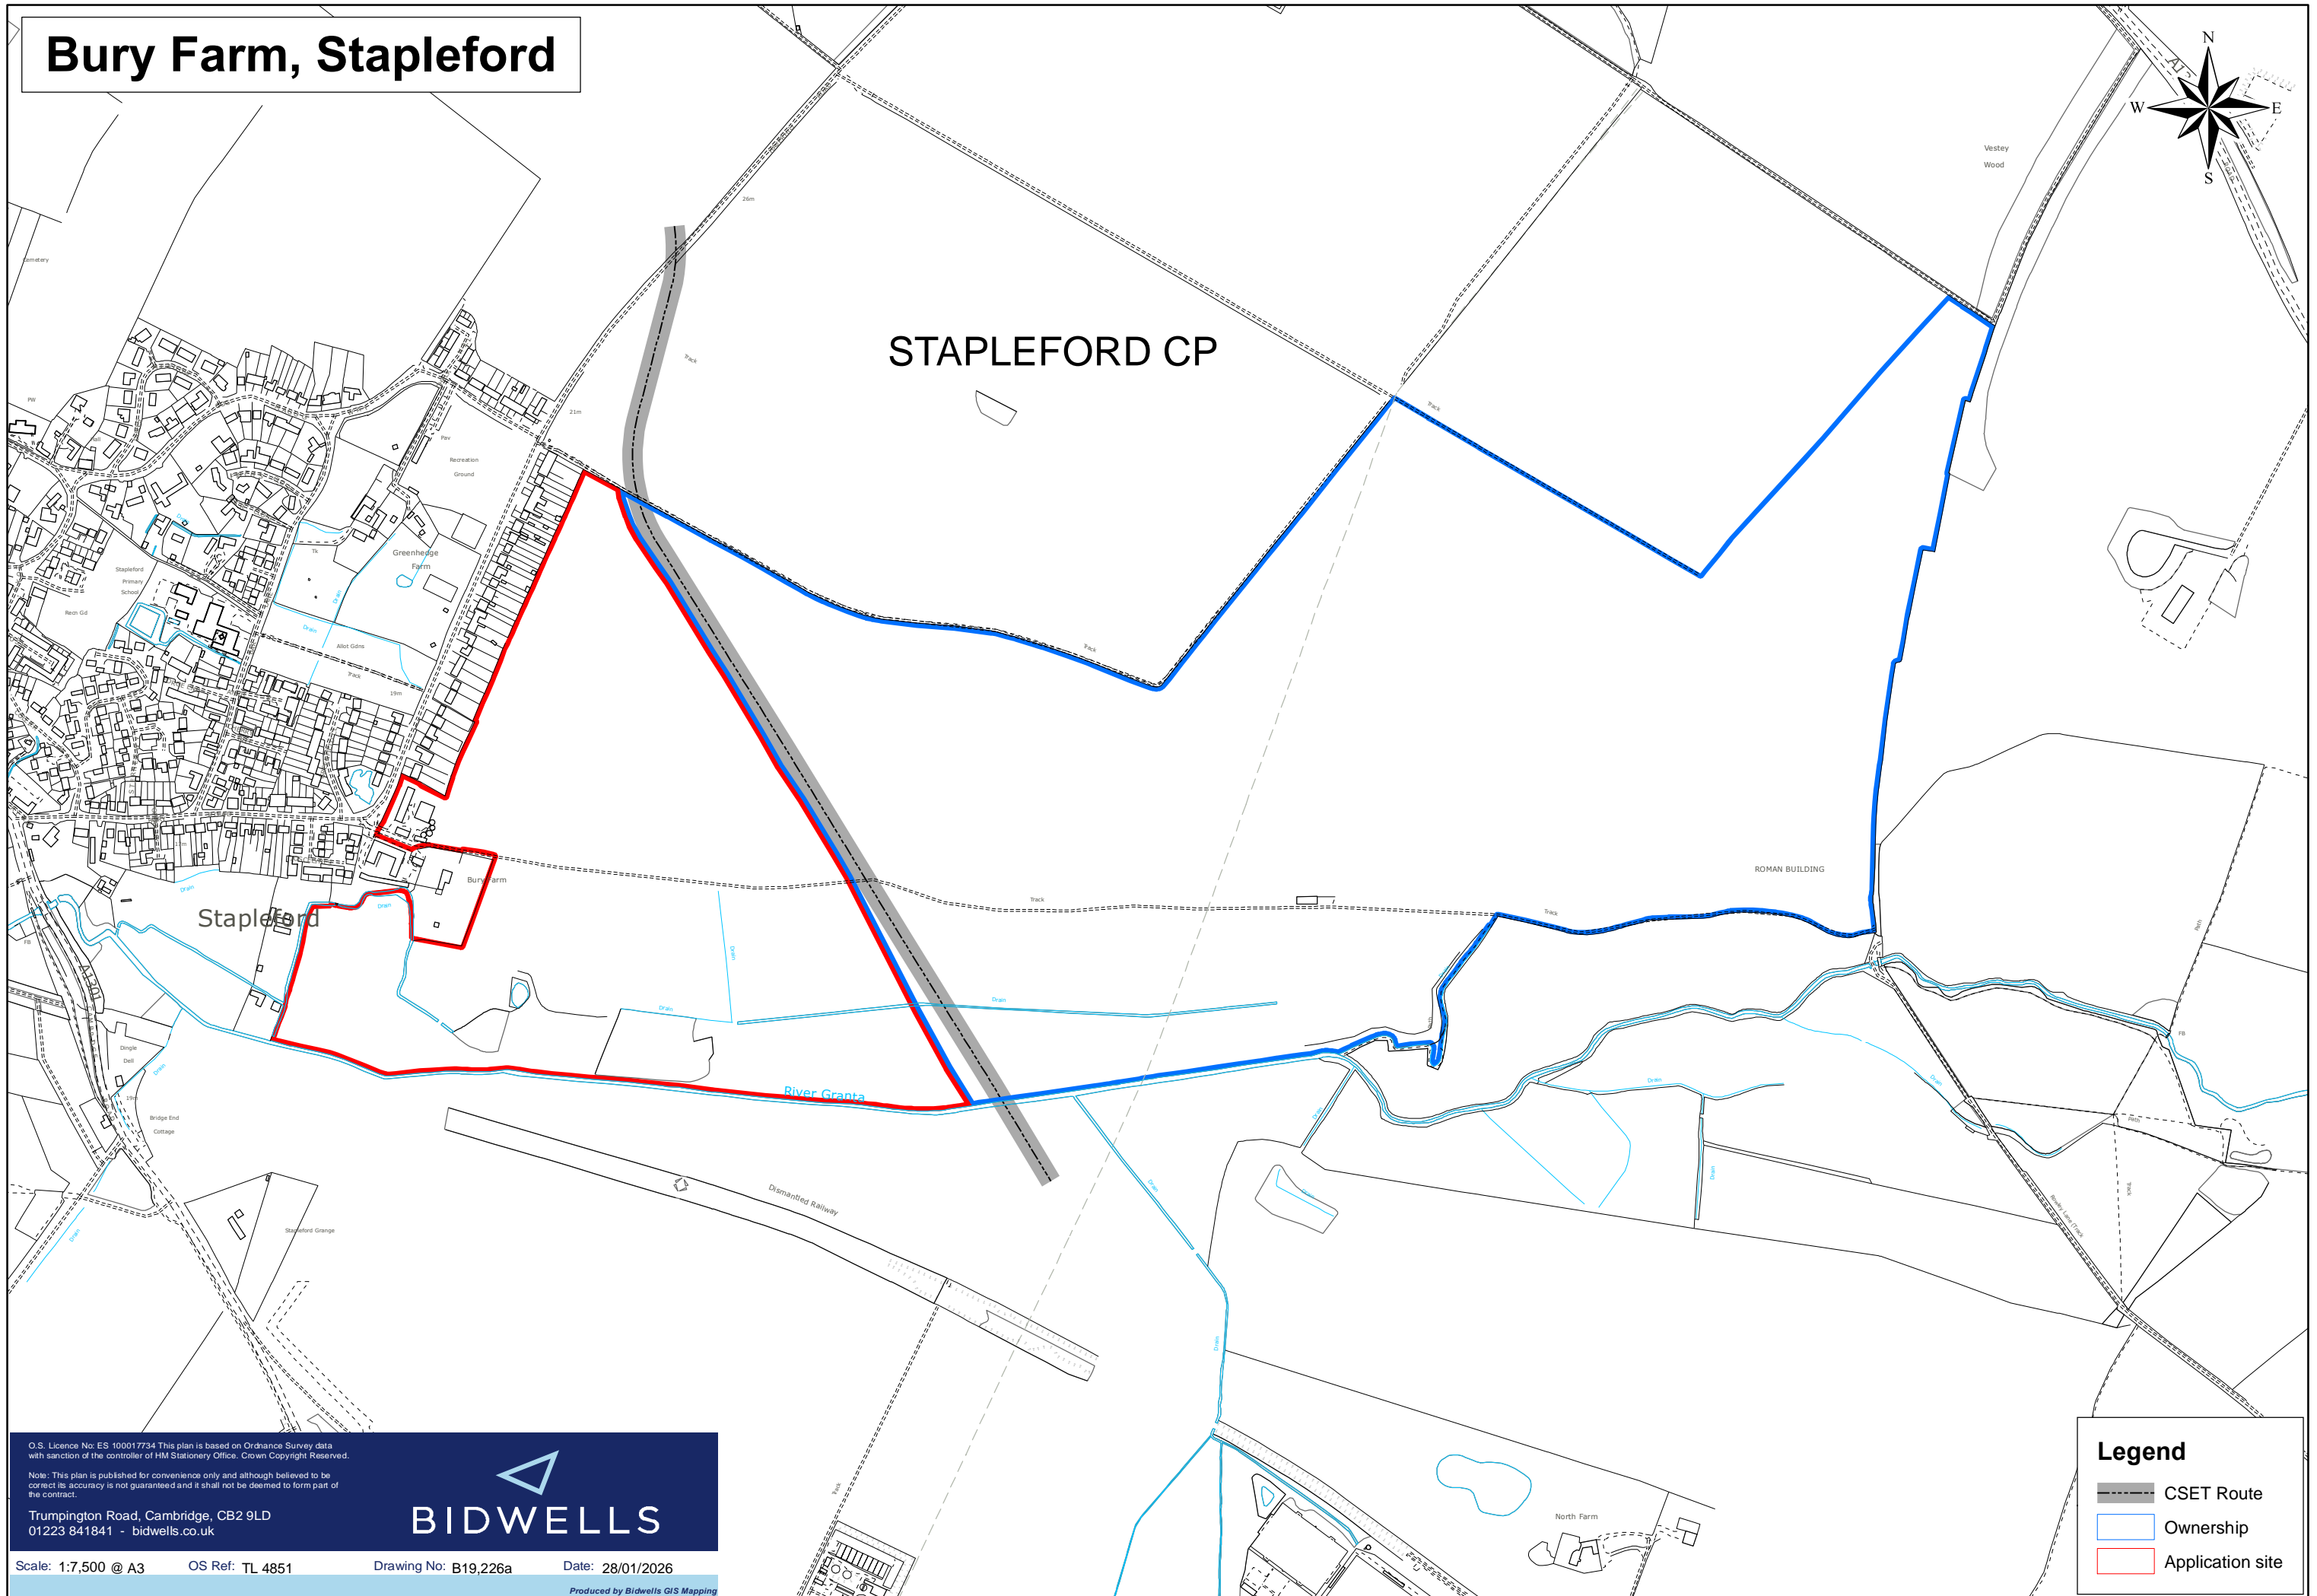

Bury Farm, Stapleford

STAPLEFORD CP

Trumpington Road, Cambridge, CB2 9LD
01223 841841 - bidwells.co.uk

Scale: 1:7,500 @ A3 OS Ref: TL 4851 Drawing No: B19,226a Date: 28/01/2026

Produced by Bidwells GIS Mapping

Legend

- CSET Route
- Ownership
- Application site