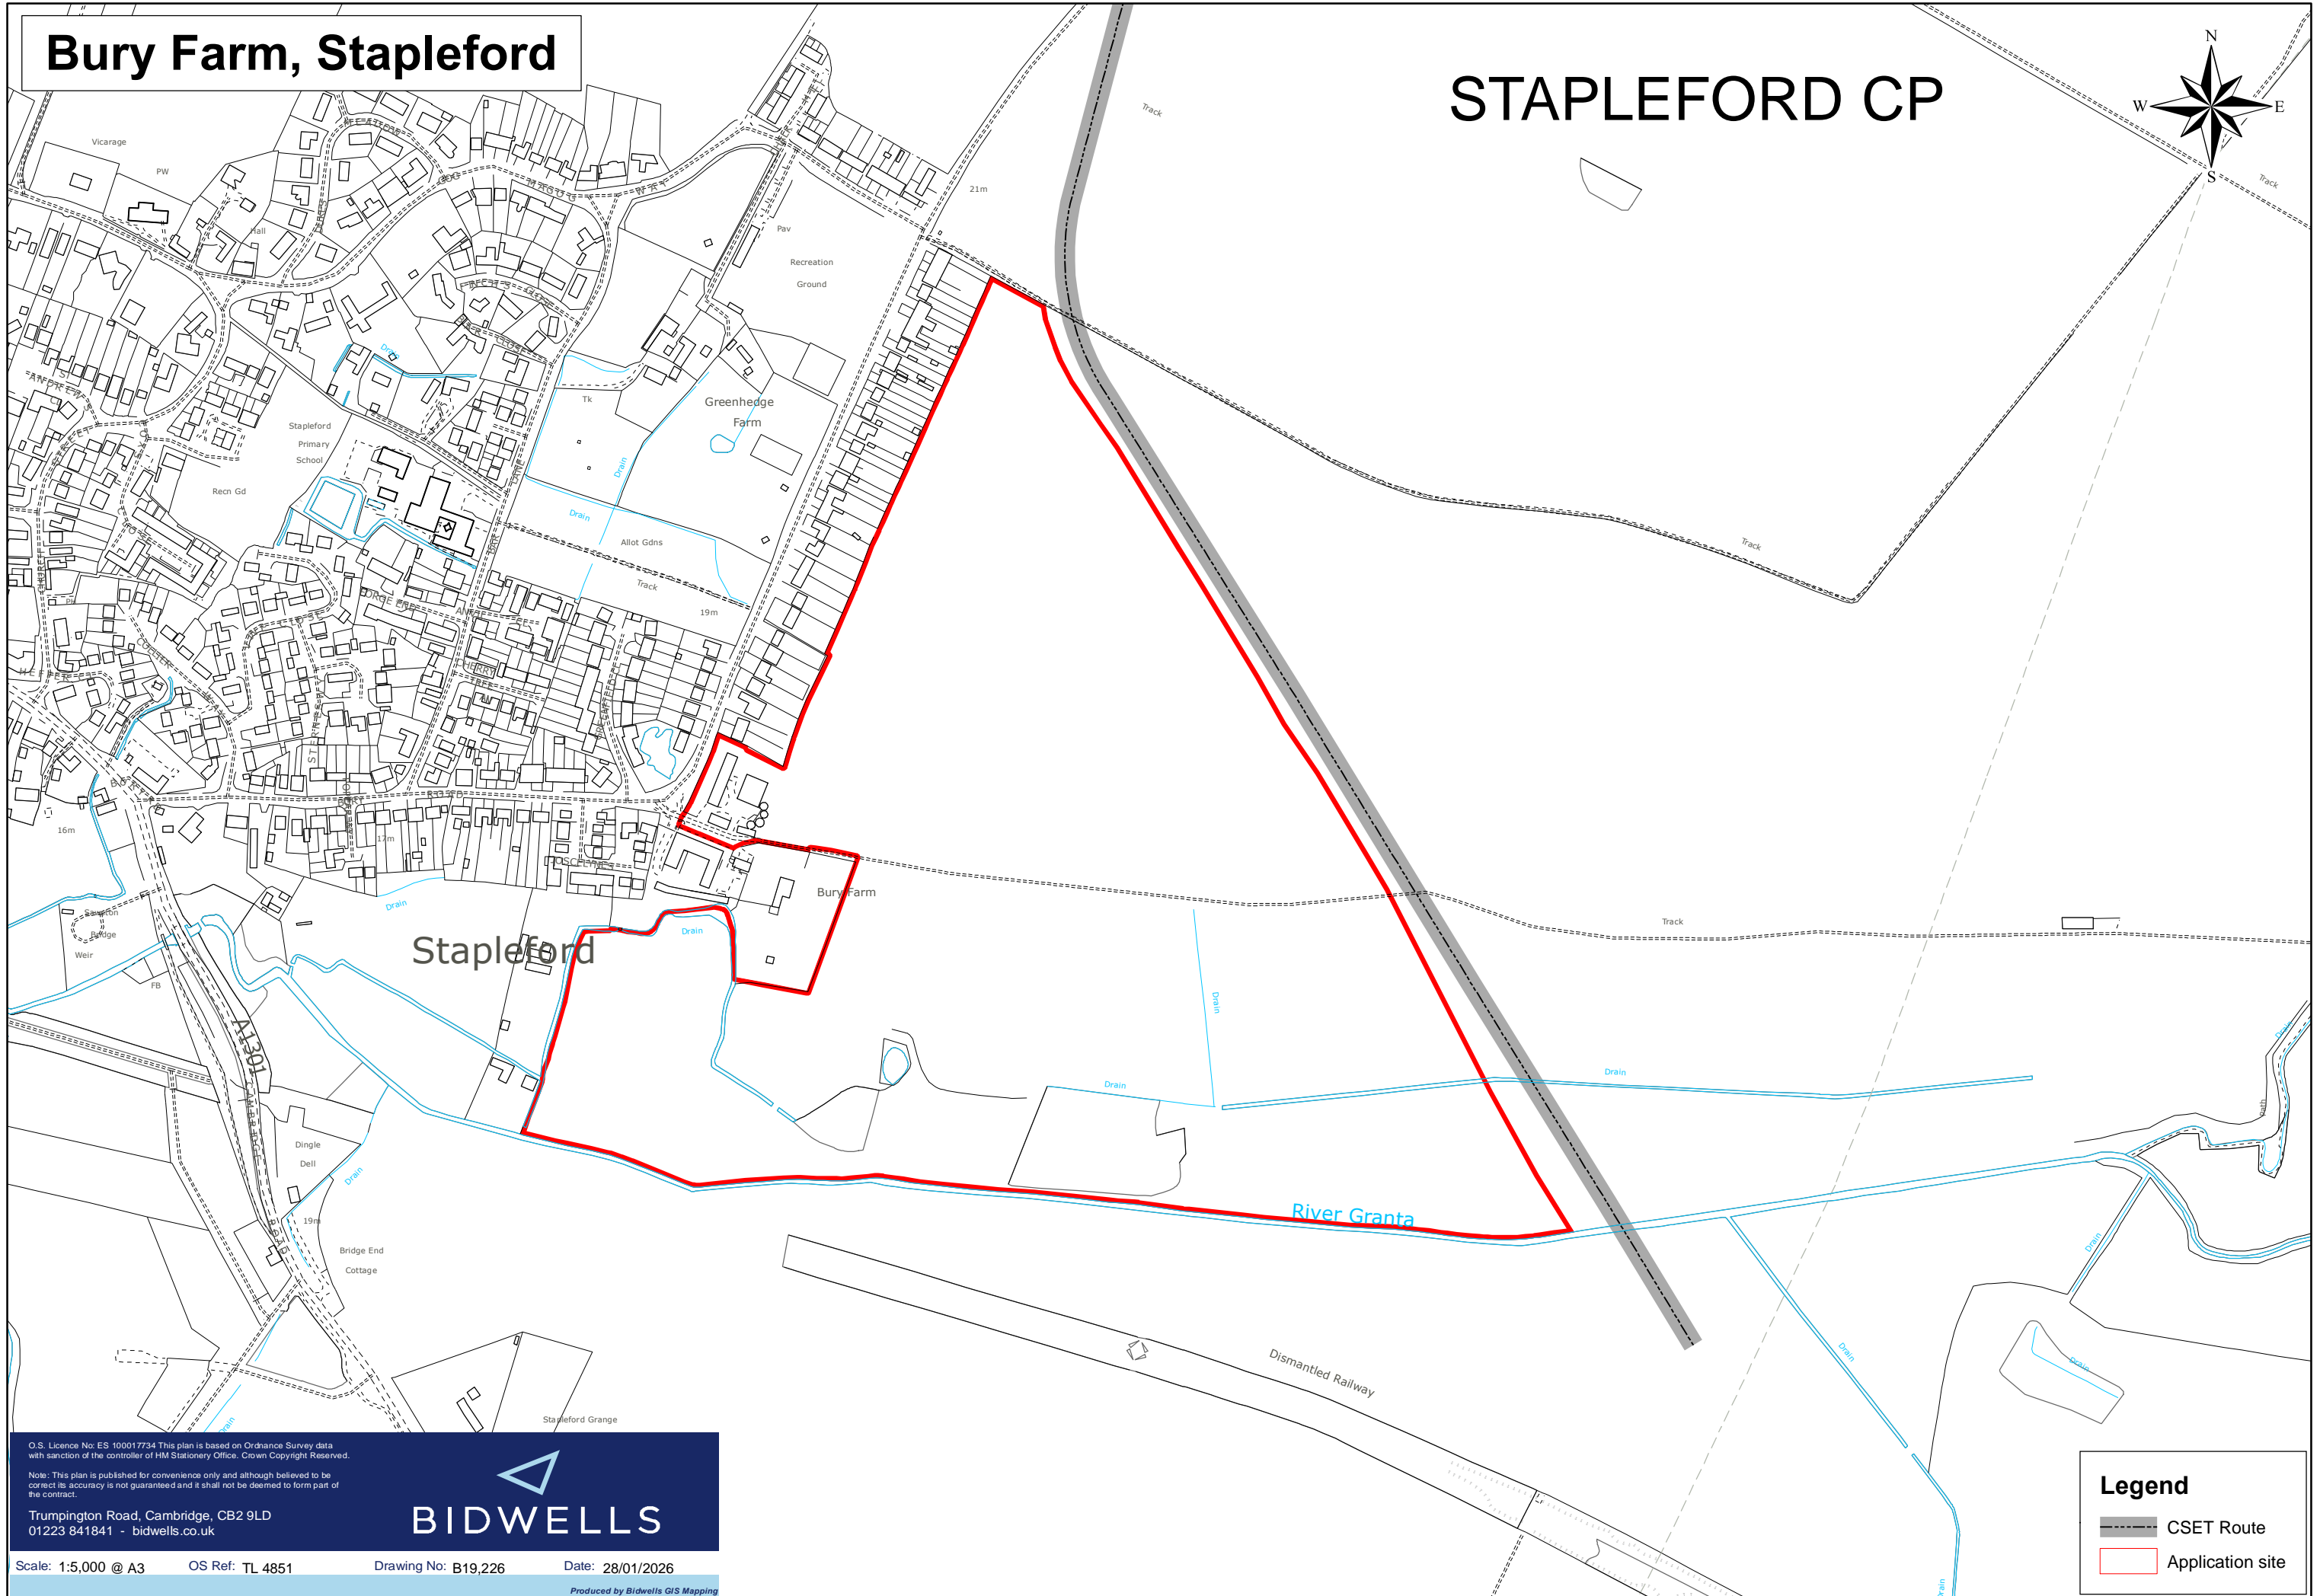

Bury Farm, Stapleford

STAPLEFORD CP

Trumpington Road, Cambridge, CB2 9LD
01223 841841 - bidwells.co.uk

Scale: 1:5,000 @ A3 OS Ref: TL 4851 Drawing No: B19,226 Date: 28/01/2026

Produced by Bidwells GIS Mapping

Legend

- CSET Route
- Application site