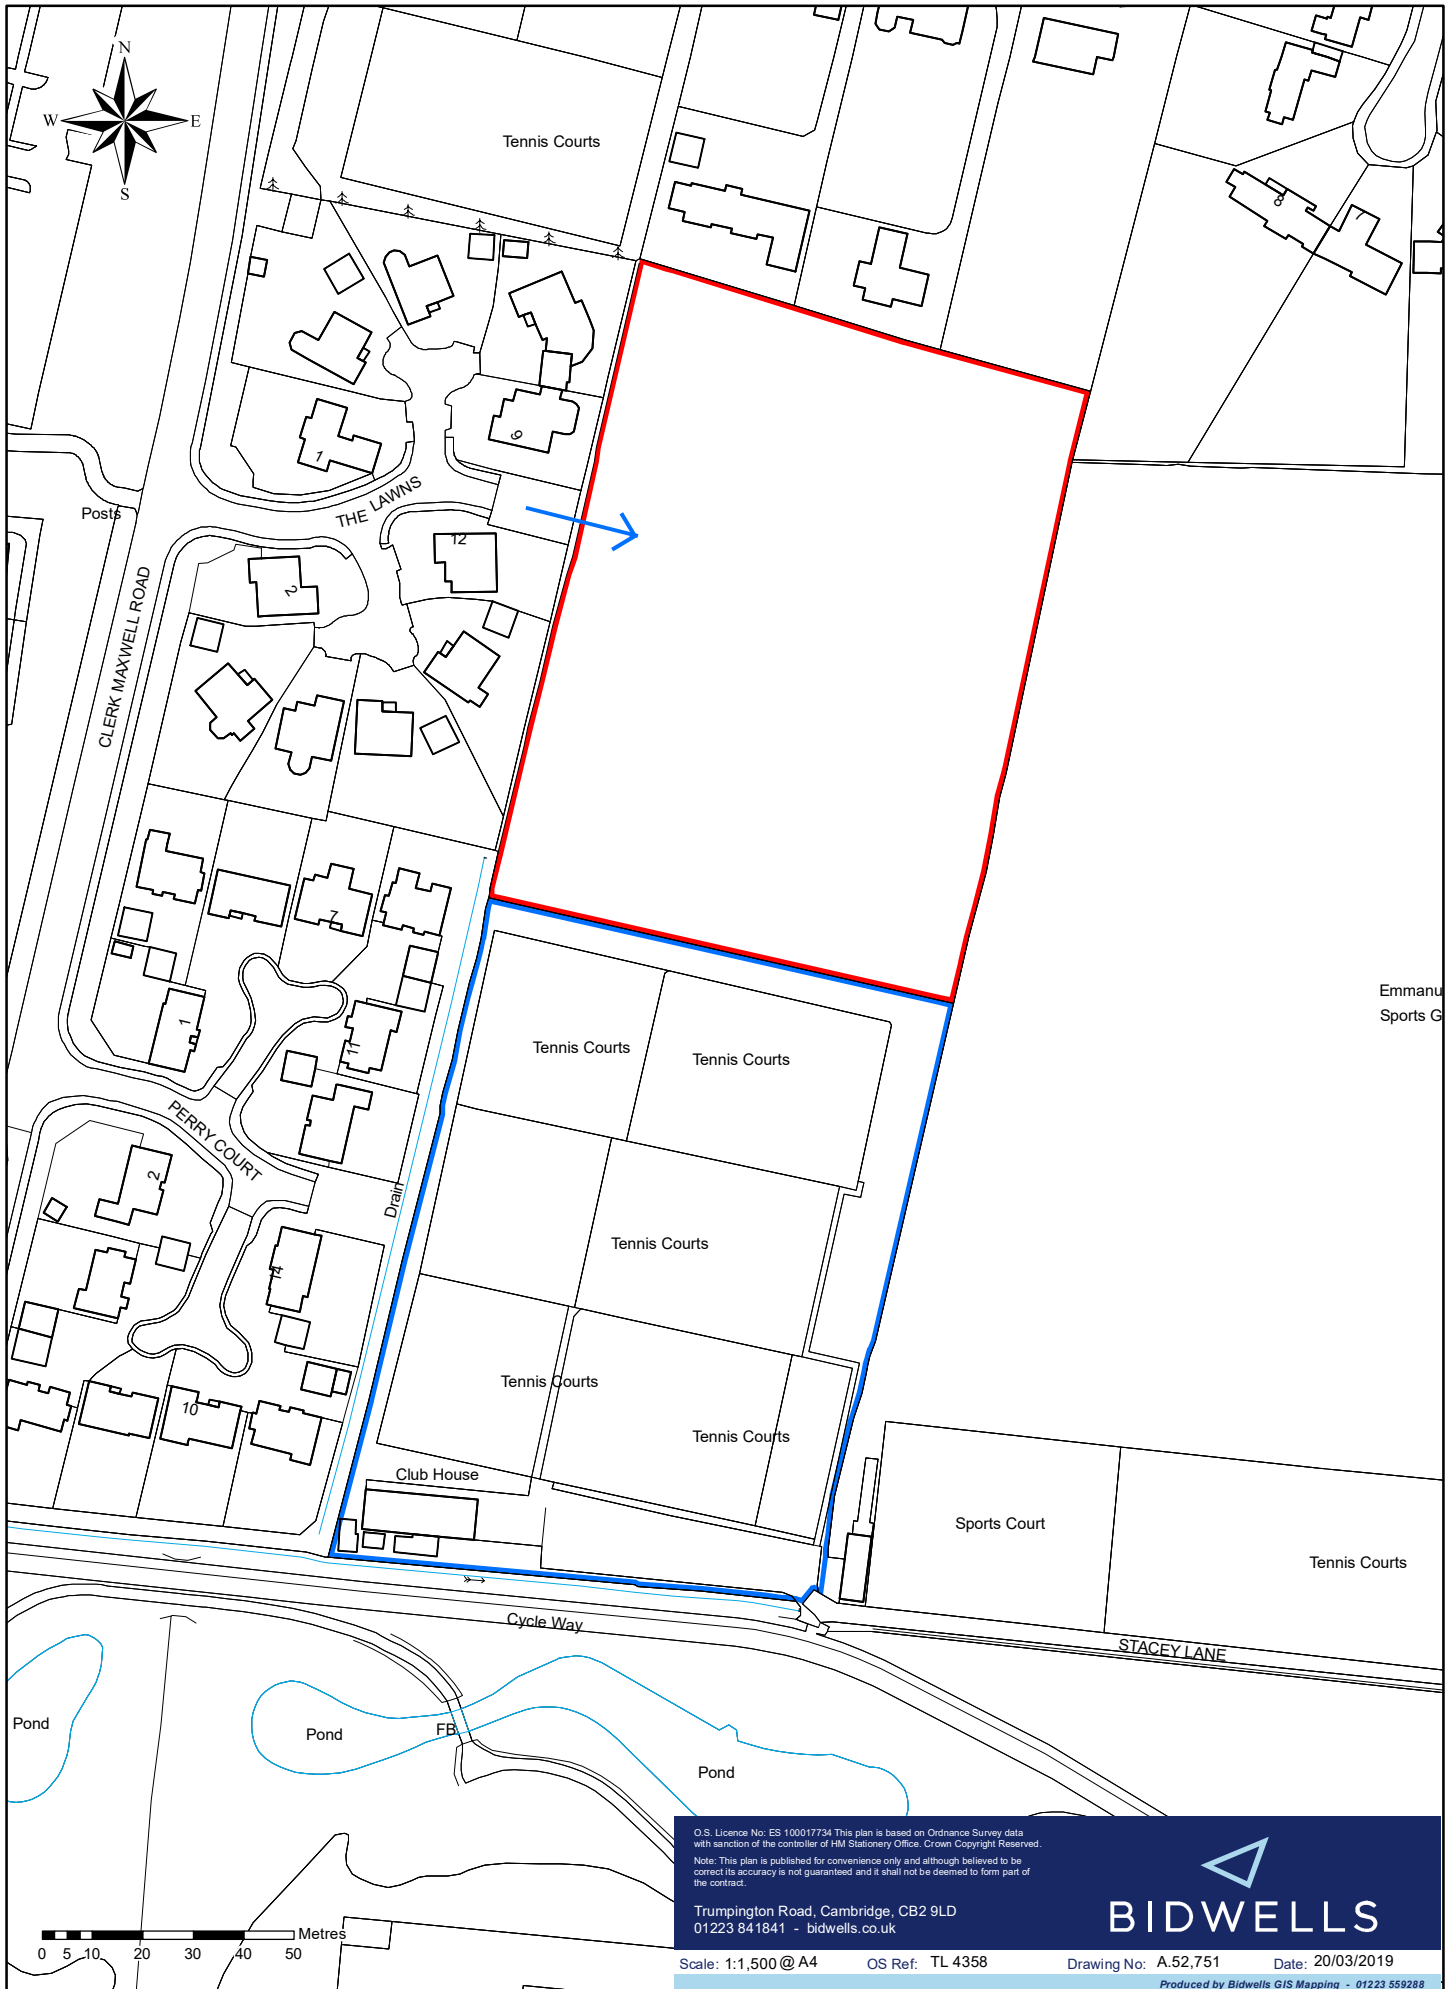

The Lawns, Wilberforce Road, Cambridge

Trumpington Road, Cambridge, CB2 9LD
01223 841841 - bidwells.co.uk

BIDWELLS

Scale: 1:1,500 @ A4 OS Ref: TL 4358 Drawing No: A.52,751 Date: 20/03/2019

Produced by Bidwells GIS Mapping - 01223 559288