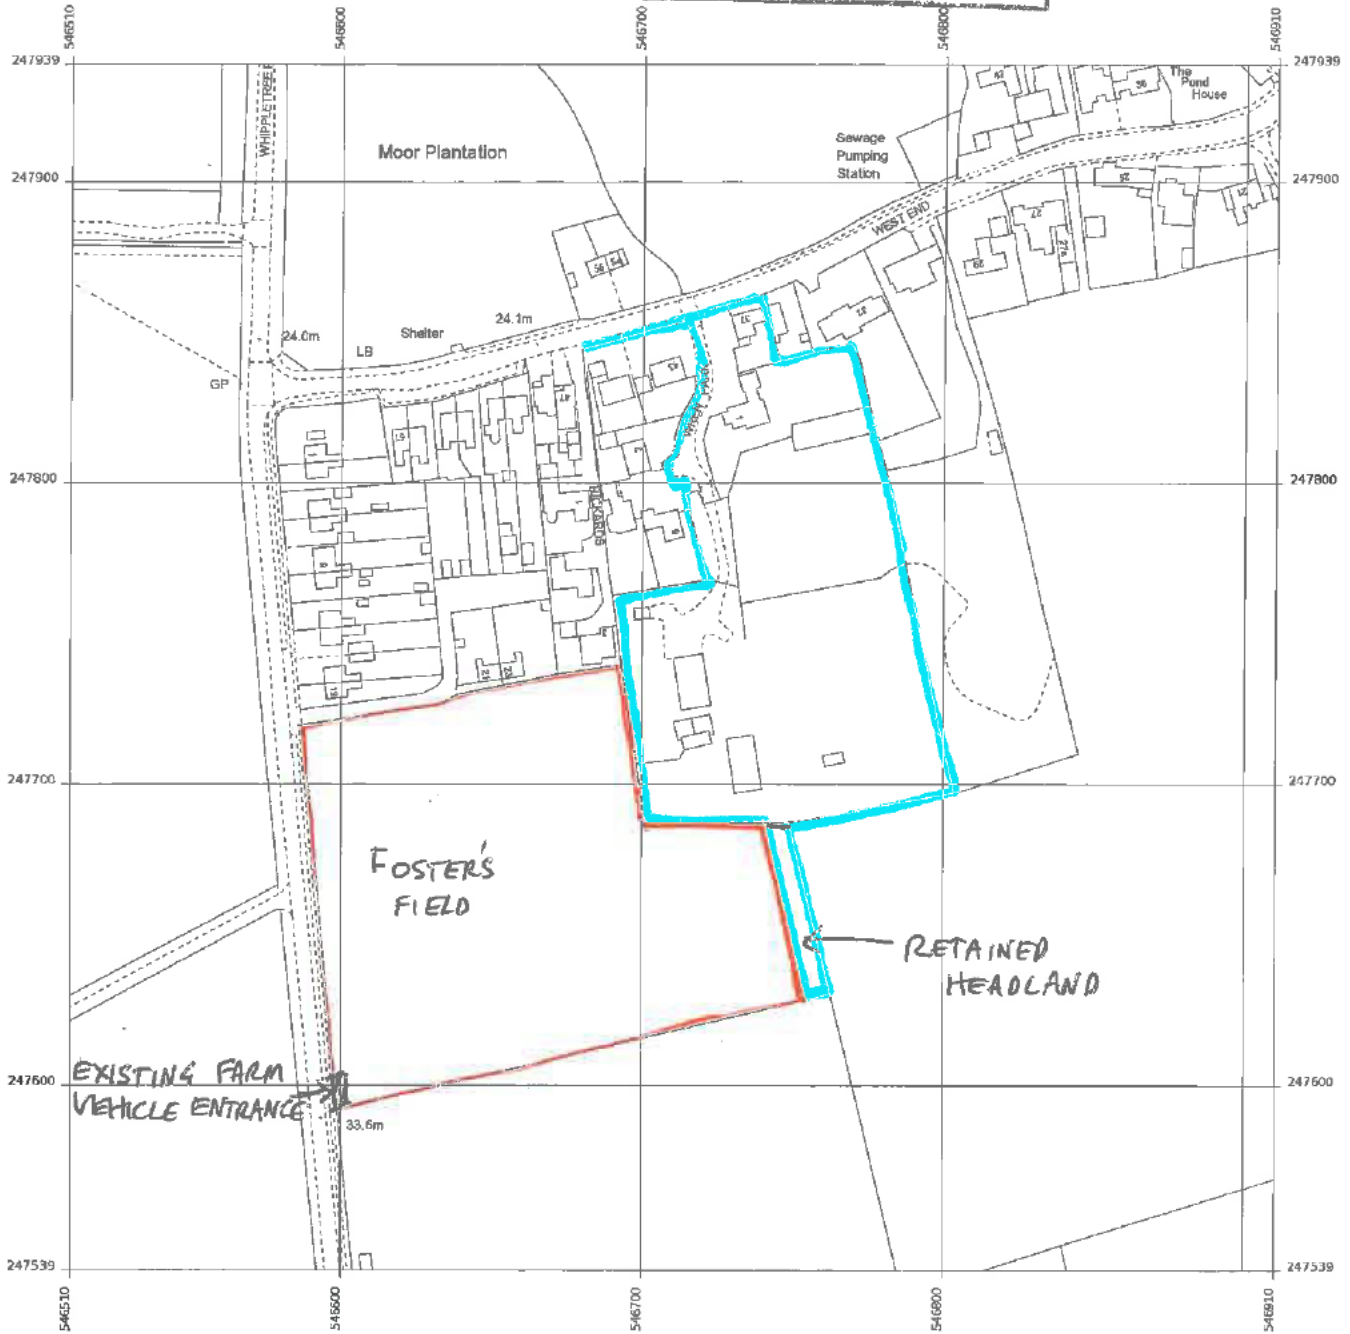

South Cambridgeshire  
Planning Services  
18 MAR 2019  
RECEIVED

Produced 07 Mar 2019 from the Ordnance Survey MasterMap (Topography) Database and incorporating surveyed revision available at this date.

The representation of a road, track or path is no evidence of a right of way. The representation of features as lines is no evidence of a property boundary.

Supplied by: Cambridge Print and Copy Ltd  
Licence: © Crown Copyright and database rights 2019 OS 100038864  
Reference: O/1306681  
Centre coordinates: 546710 247739