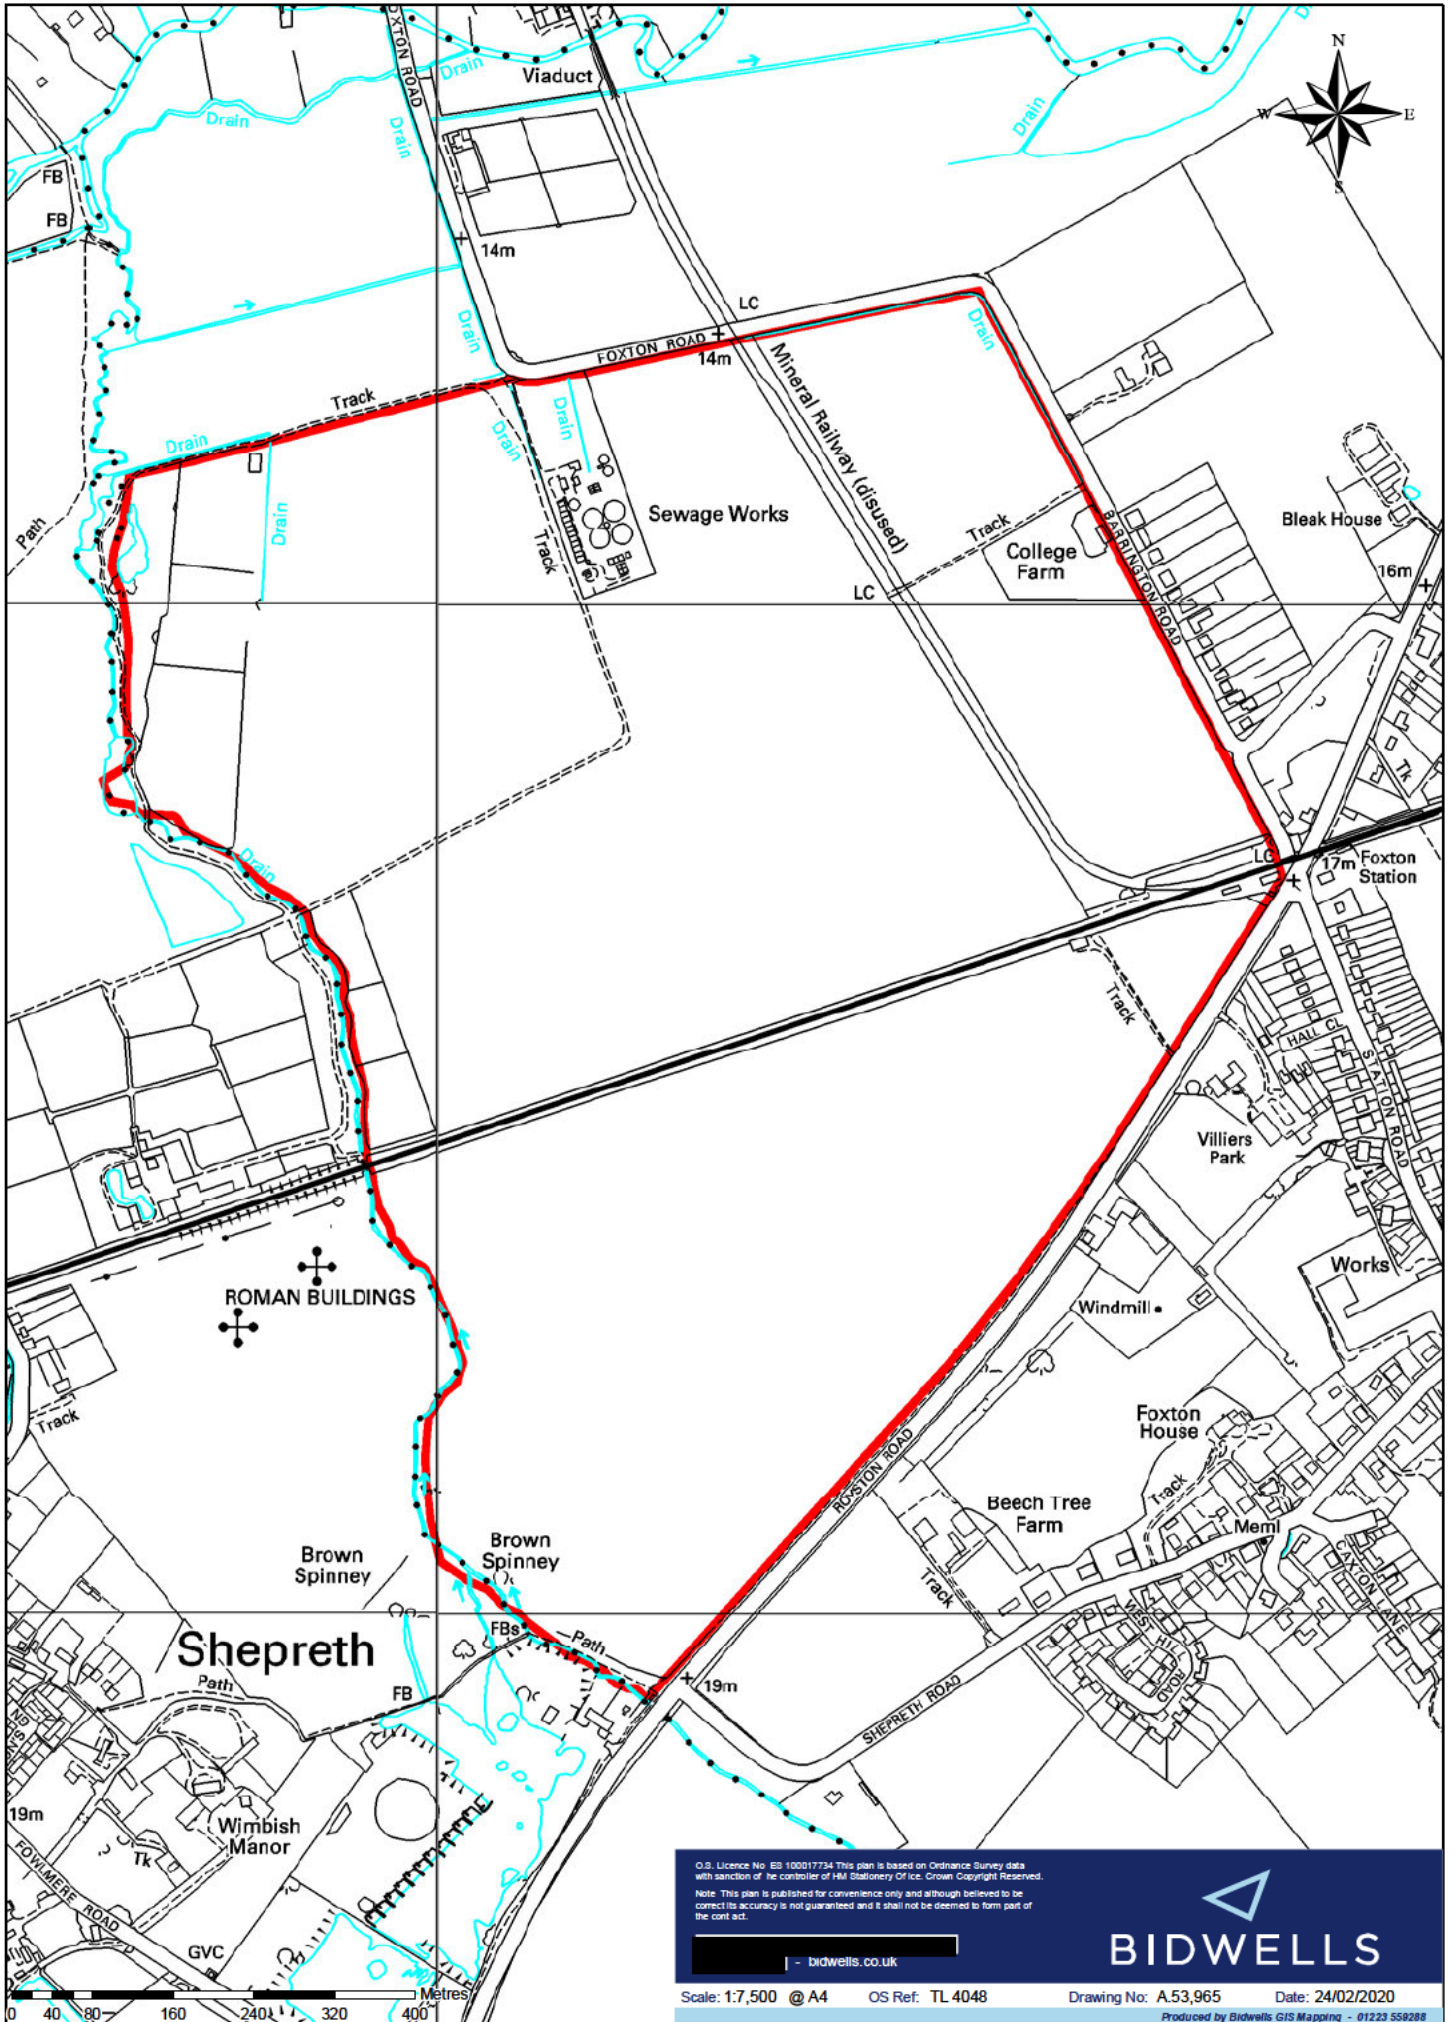

Station Fields, Foxton

bidwells.co.uk

BIDWELLS

Scale: 1:7,500 @ A4 OS Ref: TL 4048 Drawing No: A.53,965 Date: 24/02/2020

Produced by Bidwells GIS Mapping - 01223 55288