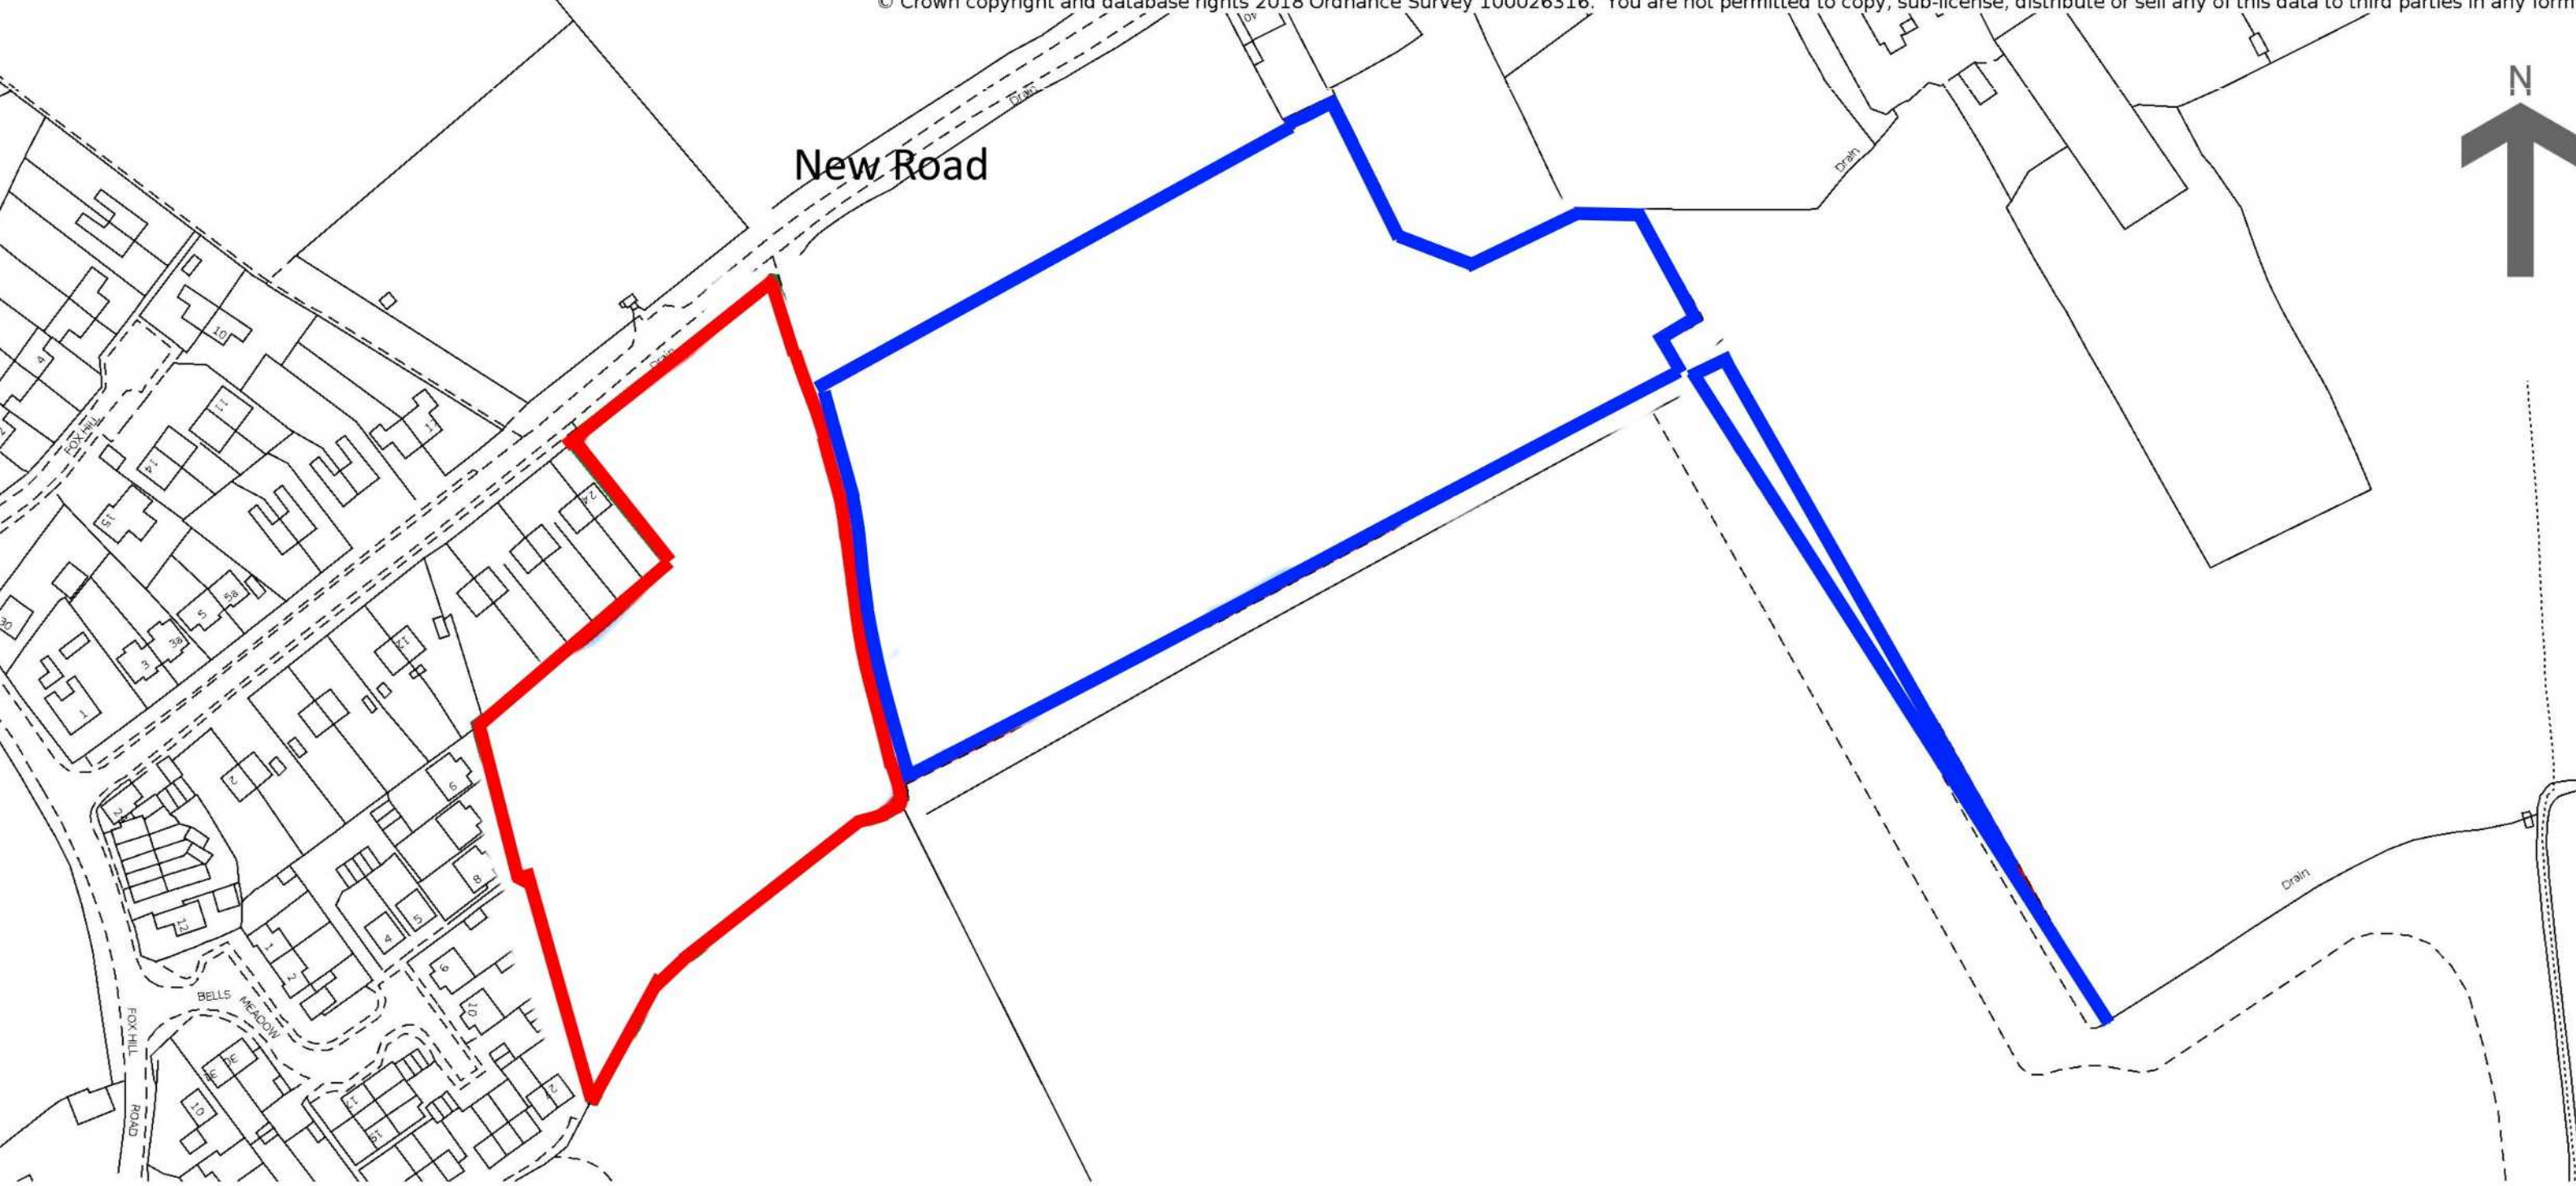

HM Land Registry
Official copy of
title plan

Title number **CB430915**
Ordnance Survey map reference **TL2844SW**
Scale **1:2500**
Administrative area **Cambridgeshire : South
Cambridgeshire**

© Crown copyright and database rights 2018 Ordnance Survey 100026316. You are not permitted to copy, sub-license, distribute or sell any of this data to third parties in any form.

Land South of New Road
Guilden Morden, SG8 0JN