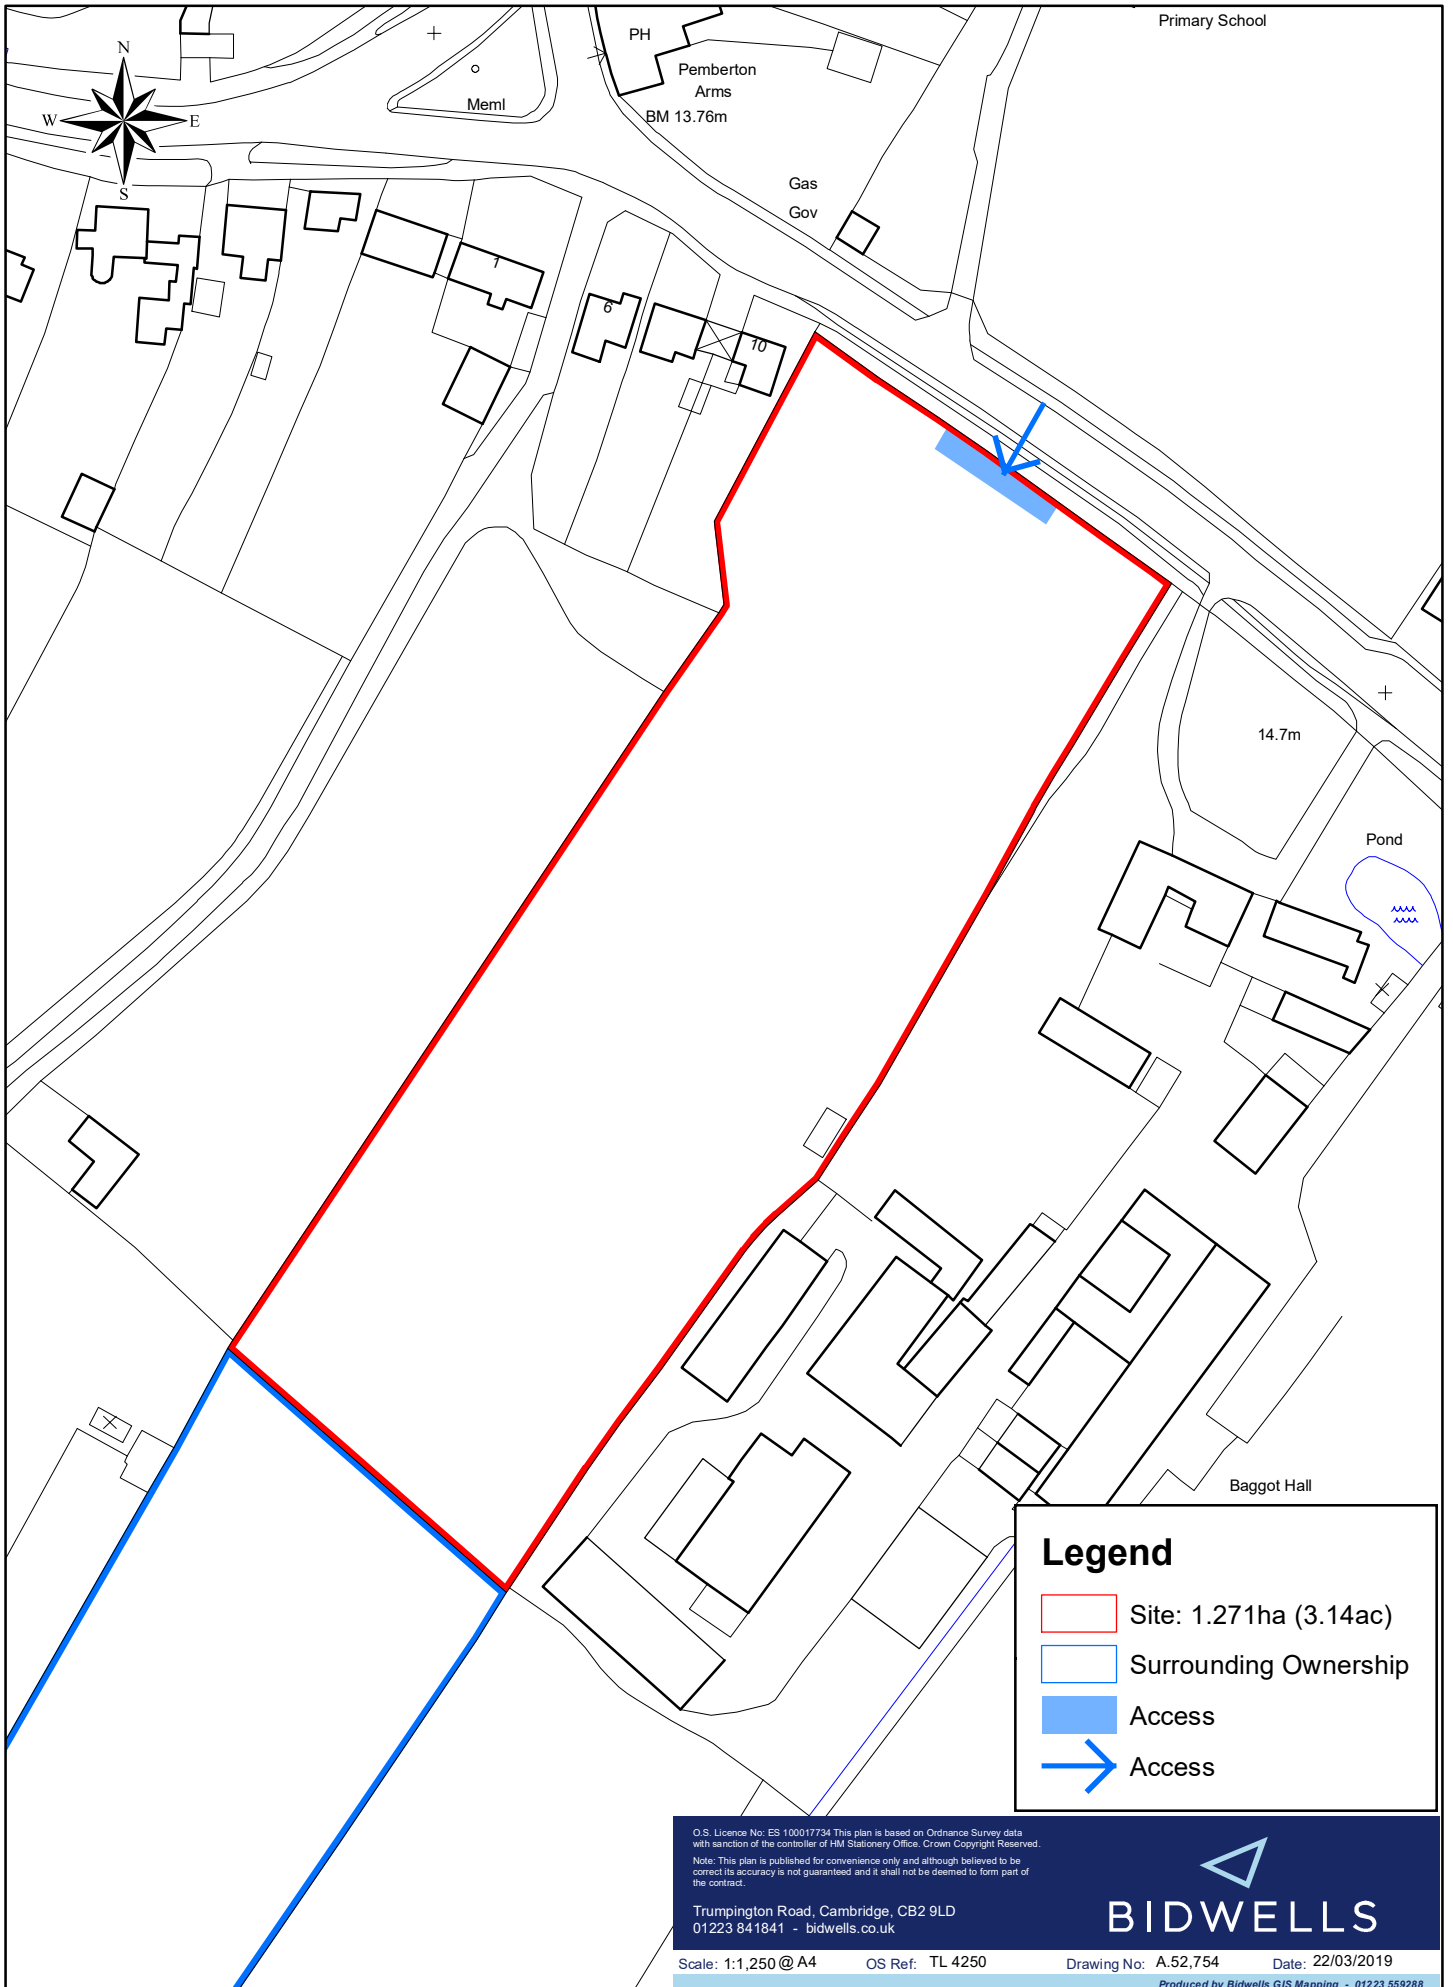

Land at Station Road, Harston

Trumpington Road, Cambridge, CB2 9LD
01223 841841 - bidwells.co.uk

BIDWELLS

Scale: 1:1,250 @ A4

OS Ref: TL 4250

Drawing No: A.52,754

Date: 22/03/2019

Produced by Bidwells GIS Mapping - 01223 559288