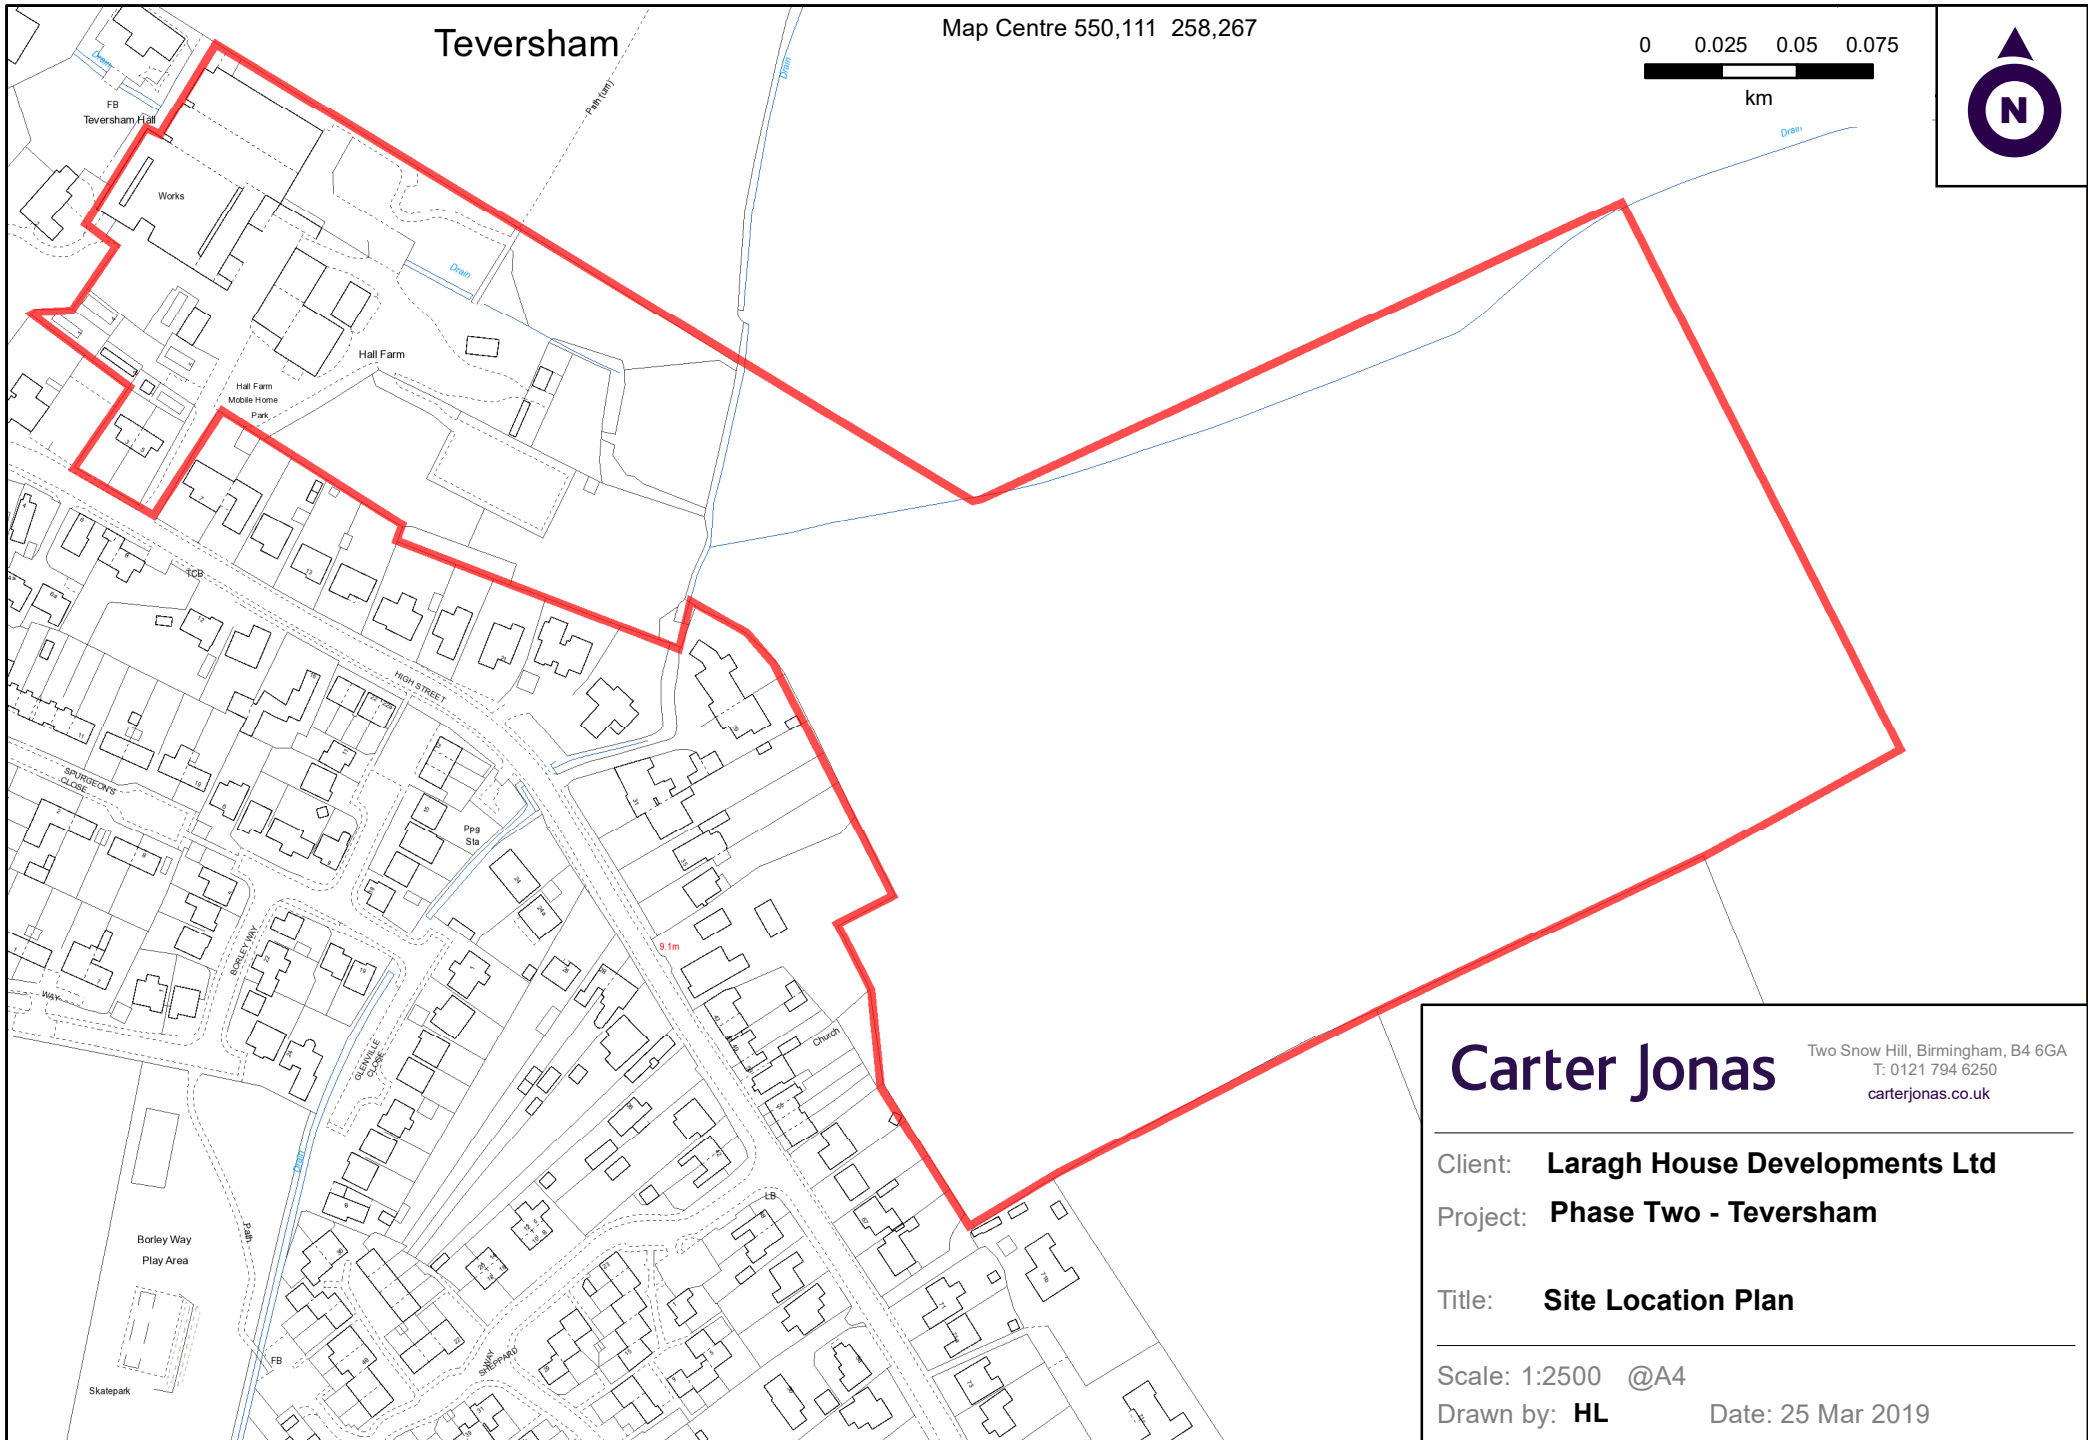

# Teversham

Map Centre 550,111 258,267

Drawn by: **HL**

Date: 25 Mar 2019