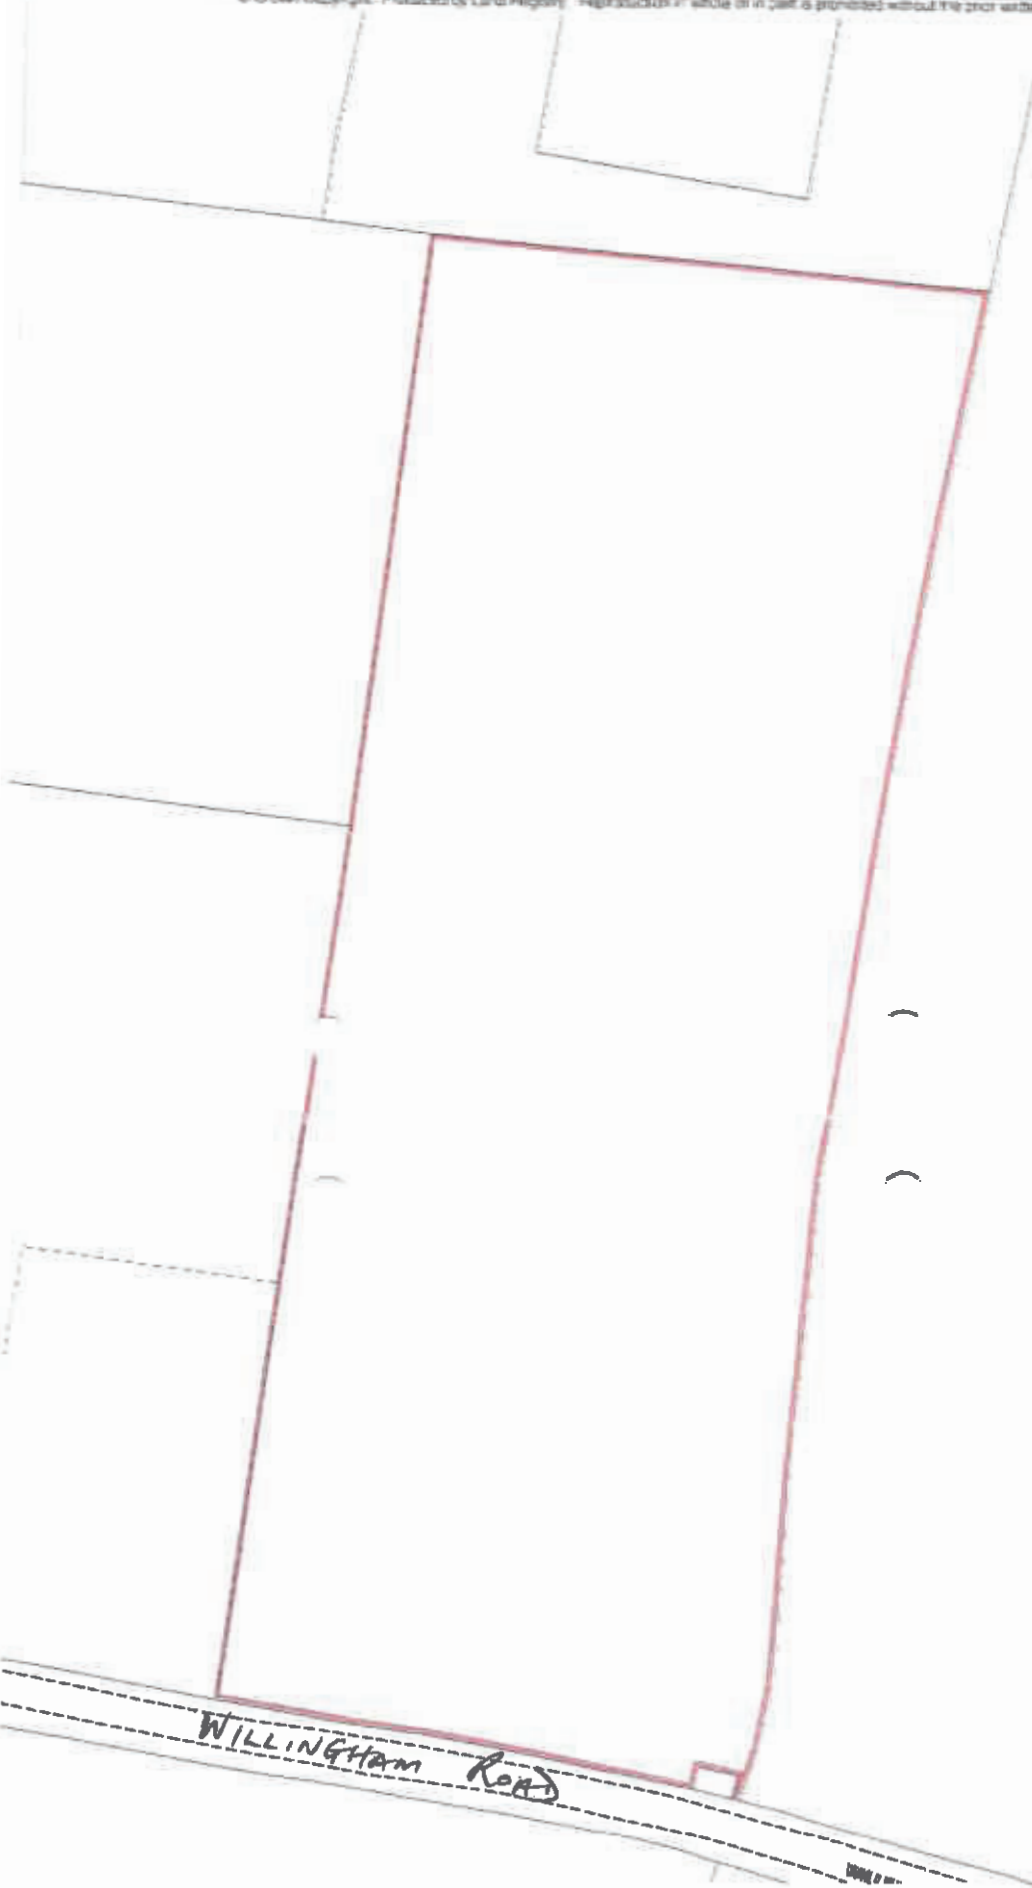

Land Registry
Official copy of
title plan

Title number CB368300
Ordnance Survey map reference TL3870SW
Scale 1:1250 enlarged from 1:2500
Administrative area Cambridgeshire: South
Cambridgeshire

© Crown Copyright. Produced by Land Registry. Reproduction in whole or in part is prohibited without the prior written permission of Ordnance Survey. Licence Number 100029292

This official copy issued on 26 February 2012 shows the state of this title plan on 26 February 2012 at 10:55:12. It is admissible in evidence to the same extent as the original (s.67 Land Registration Act 2002).
This title plan shows the general position, not the exact line, of the boundaries. It may be subject to distortions in scale. Measurements scaled from this plan may not match measurements between the same points on the ground. See Land Registry Public Guide 19 - Title Plans and Boundaries.
This title is dealt with by Land Registry, Peterborough Office.