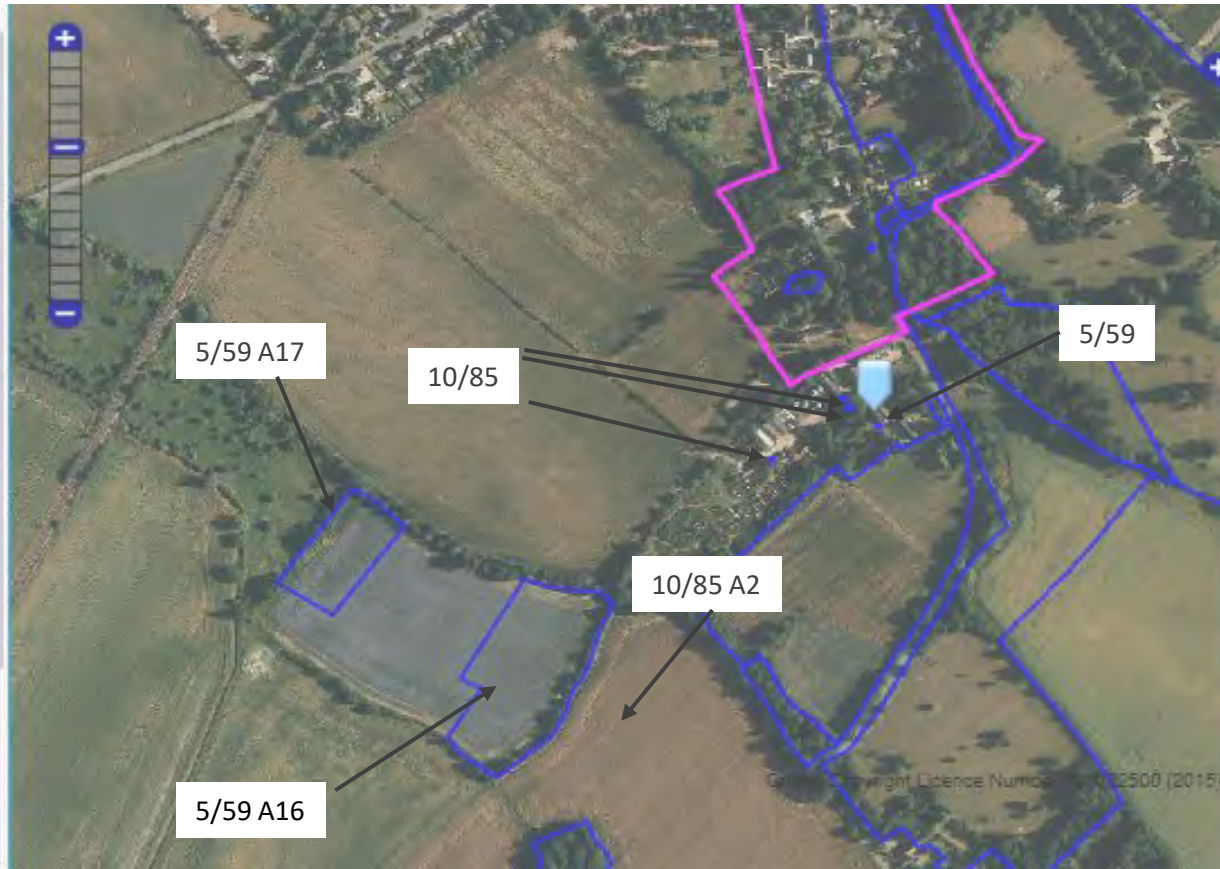

Hide Options

Legend Control

- ▶ Application
- ▼ Tree Preservation Orders
 - Tree Preservation Order
 - Region
 - Region
- ▶ Listed Buildings
- ▼ Conservation Area
 - Conservation Area
- ▶ Development Frameworks
- ▶ Parishes
- ▶ Green Belt

Search by Planning Reference

Find

Search for an Address

LEGEND

- Tree Preservation Orders- with relevant TPO numbers shown
- Conservation Area

SOURCE

<https://www.scams.gov.uk/planning/search-by-map/>

PROJECT

Manor Farm, Frog End, Shepreth, Royston, SG8 6RE

TITLE

Tree Preservation Order Plan

DRAWING NUMBER

4673,EC,AR,DS/002/Rev0

SCALE

As marked

DATE

07/02/2020

DRAWN BY

TC

CHECKED BY

RF

GEOSPHERE ENVIRONMENTAL

Ec

Ecology.