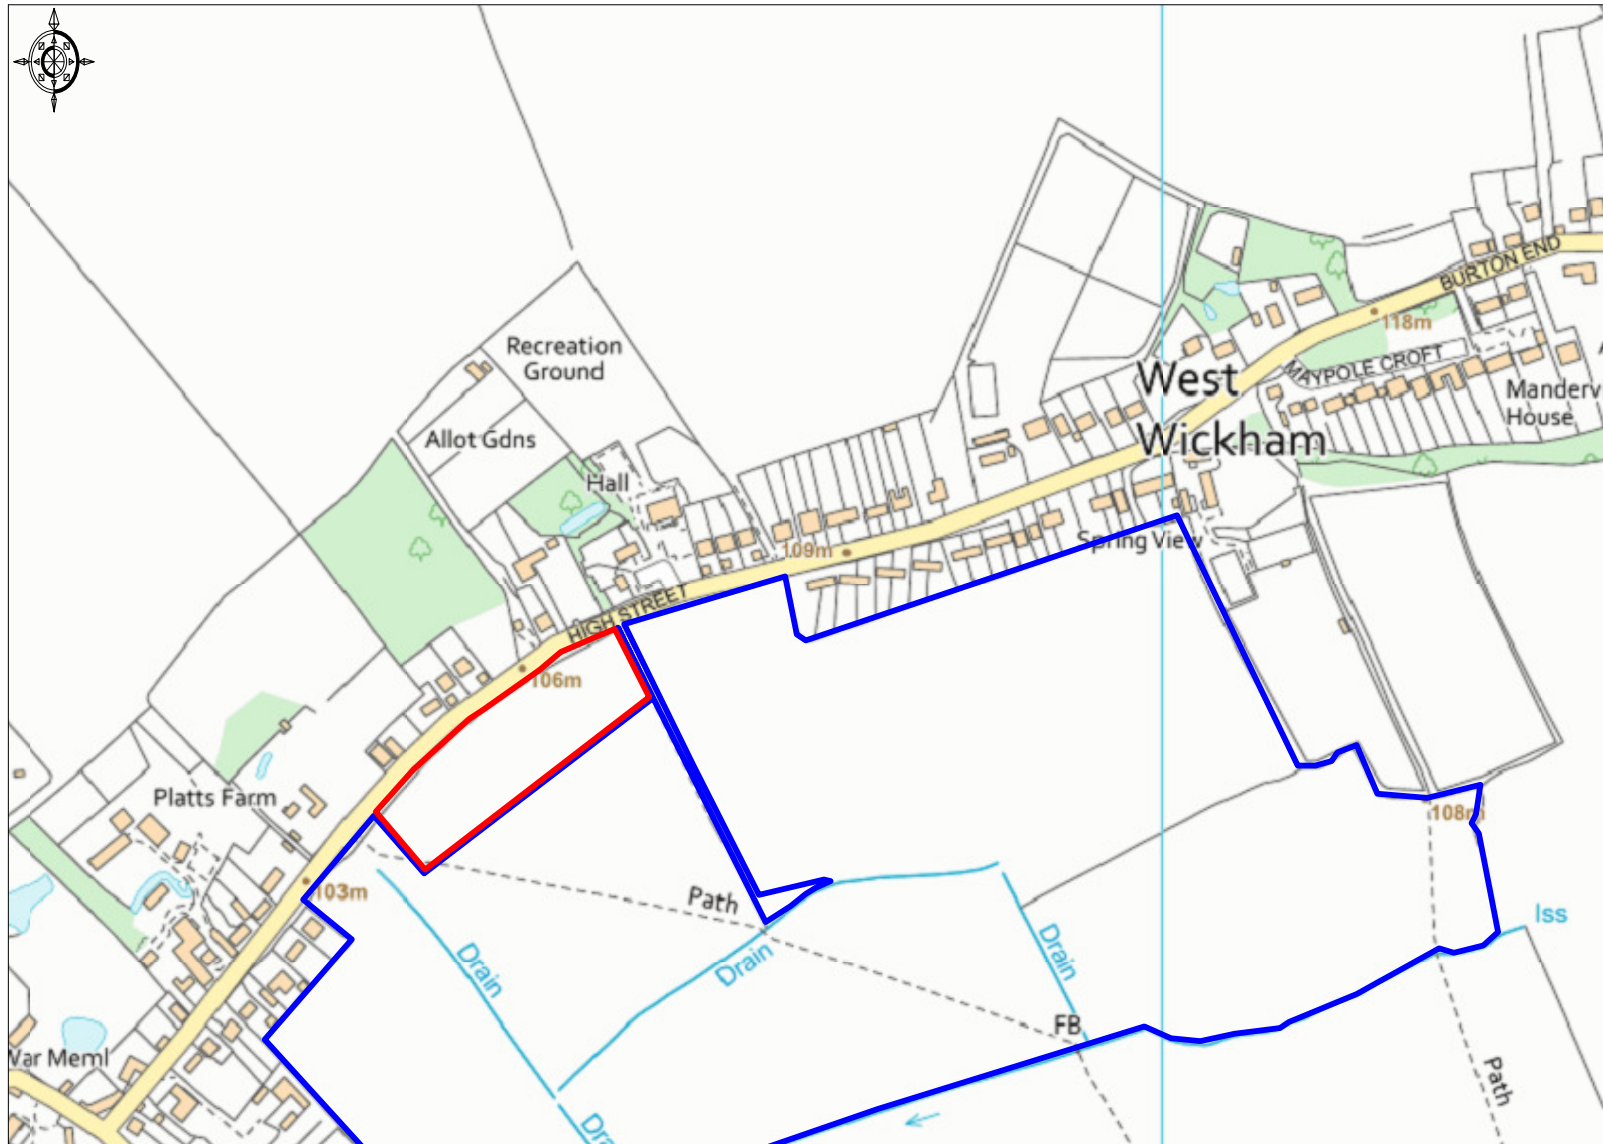

# Land at West Wickham

Ordnance Survey © Crown Copyright 2019. All rights reserved. Licence number 100022432. Plotted Scale - 1:5000