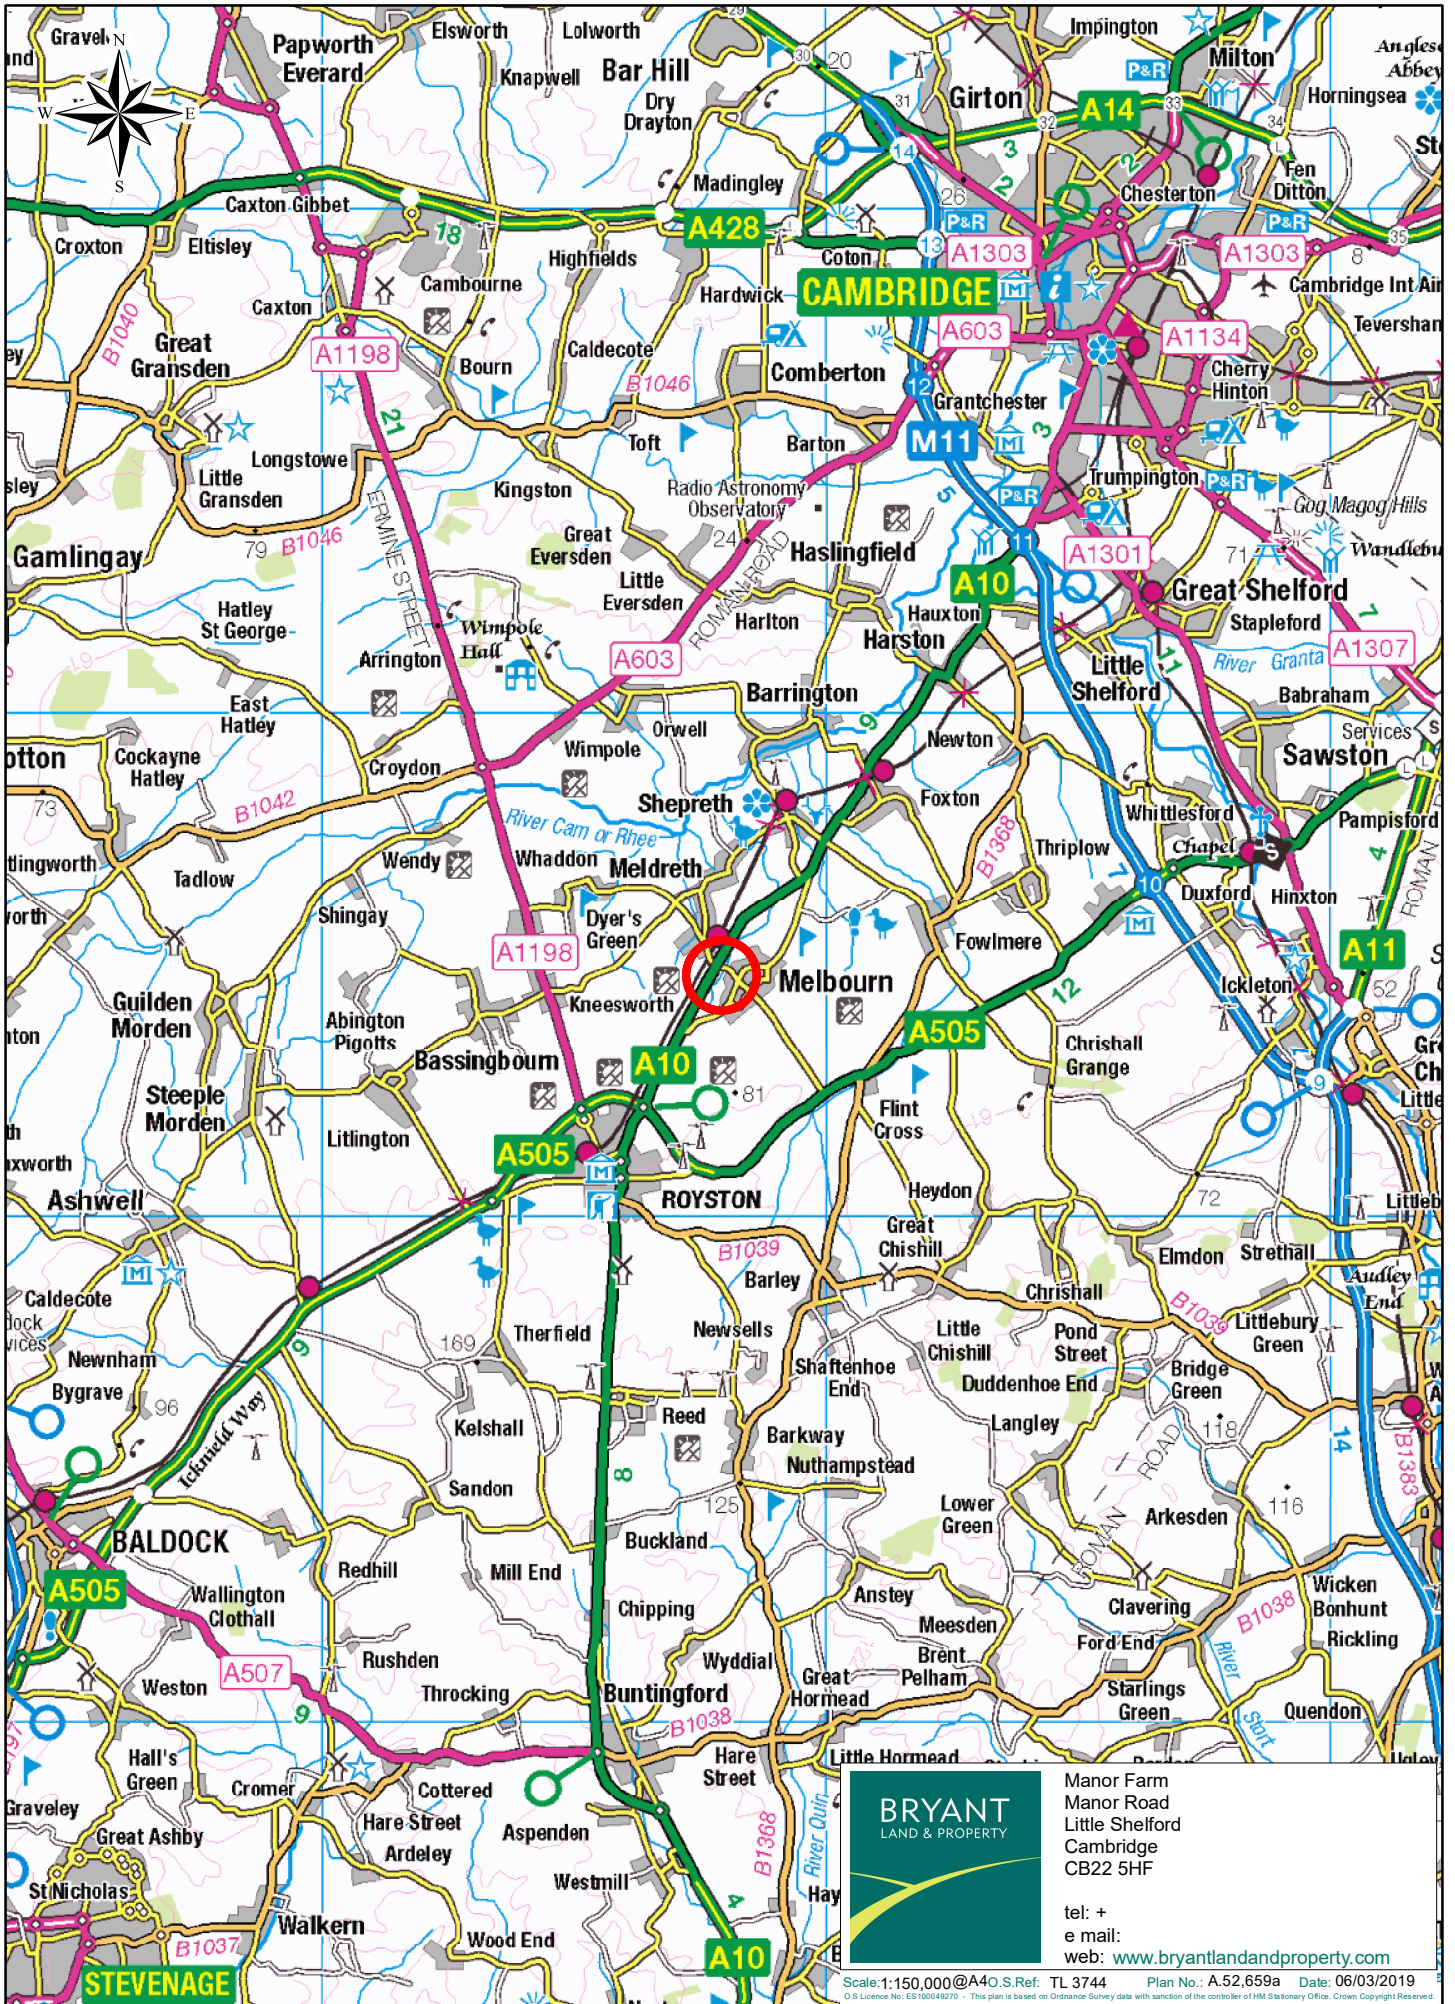

# Land at Sheene Manor

**BRYANT**  
LAND & PROPERTY

Manor Farm  
Manor Road  
Little Shelford  
Cambridge  
CB22 5HF

tel: +  
e mail:  
web: [www.bryantlandandproperty.com](http://www.bryantlandandproperty.com)