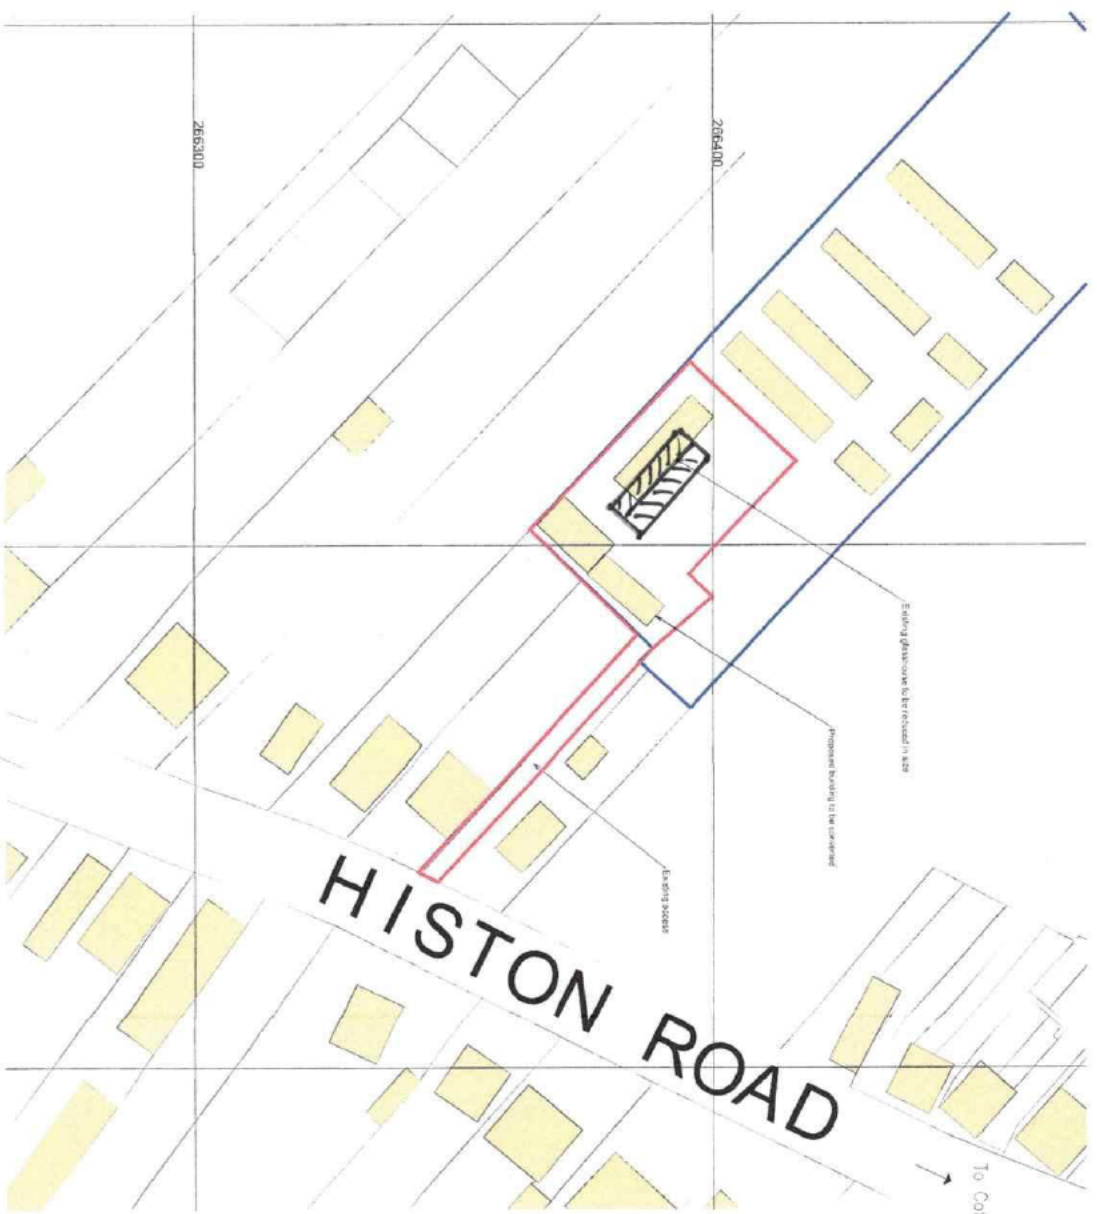

LOCATION PLAN
Scale 1:1250

BLOCK PLAN
Scale 1:500

To Cottons Farm

To Histon

To Collierhar

© ACORUS Rural Property Services Ltd
NOTES:
1. If in doubt ask
2. Meters dimensions to be used only
3. This drawing is copyright and remains the
exclusive property of ACORUS.
4. Do not copy unless authorised.
OS Licence No. 100223423

PLANNING ISSUE

Full Planning Application
Site Location Plan & Block Plan
ACORUS Rural Property Services Ltd
118, NIA
Histon, Cambridgeshire, CB3 0ET
HD/BUR/LIT/EMO | 200.01

acorus
Rural Property Services
WWW.ACORUS.CO.UK