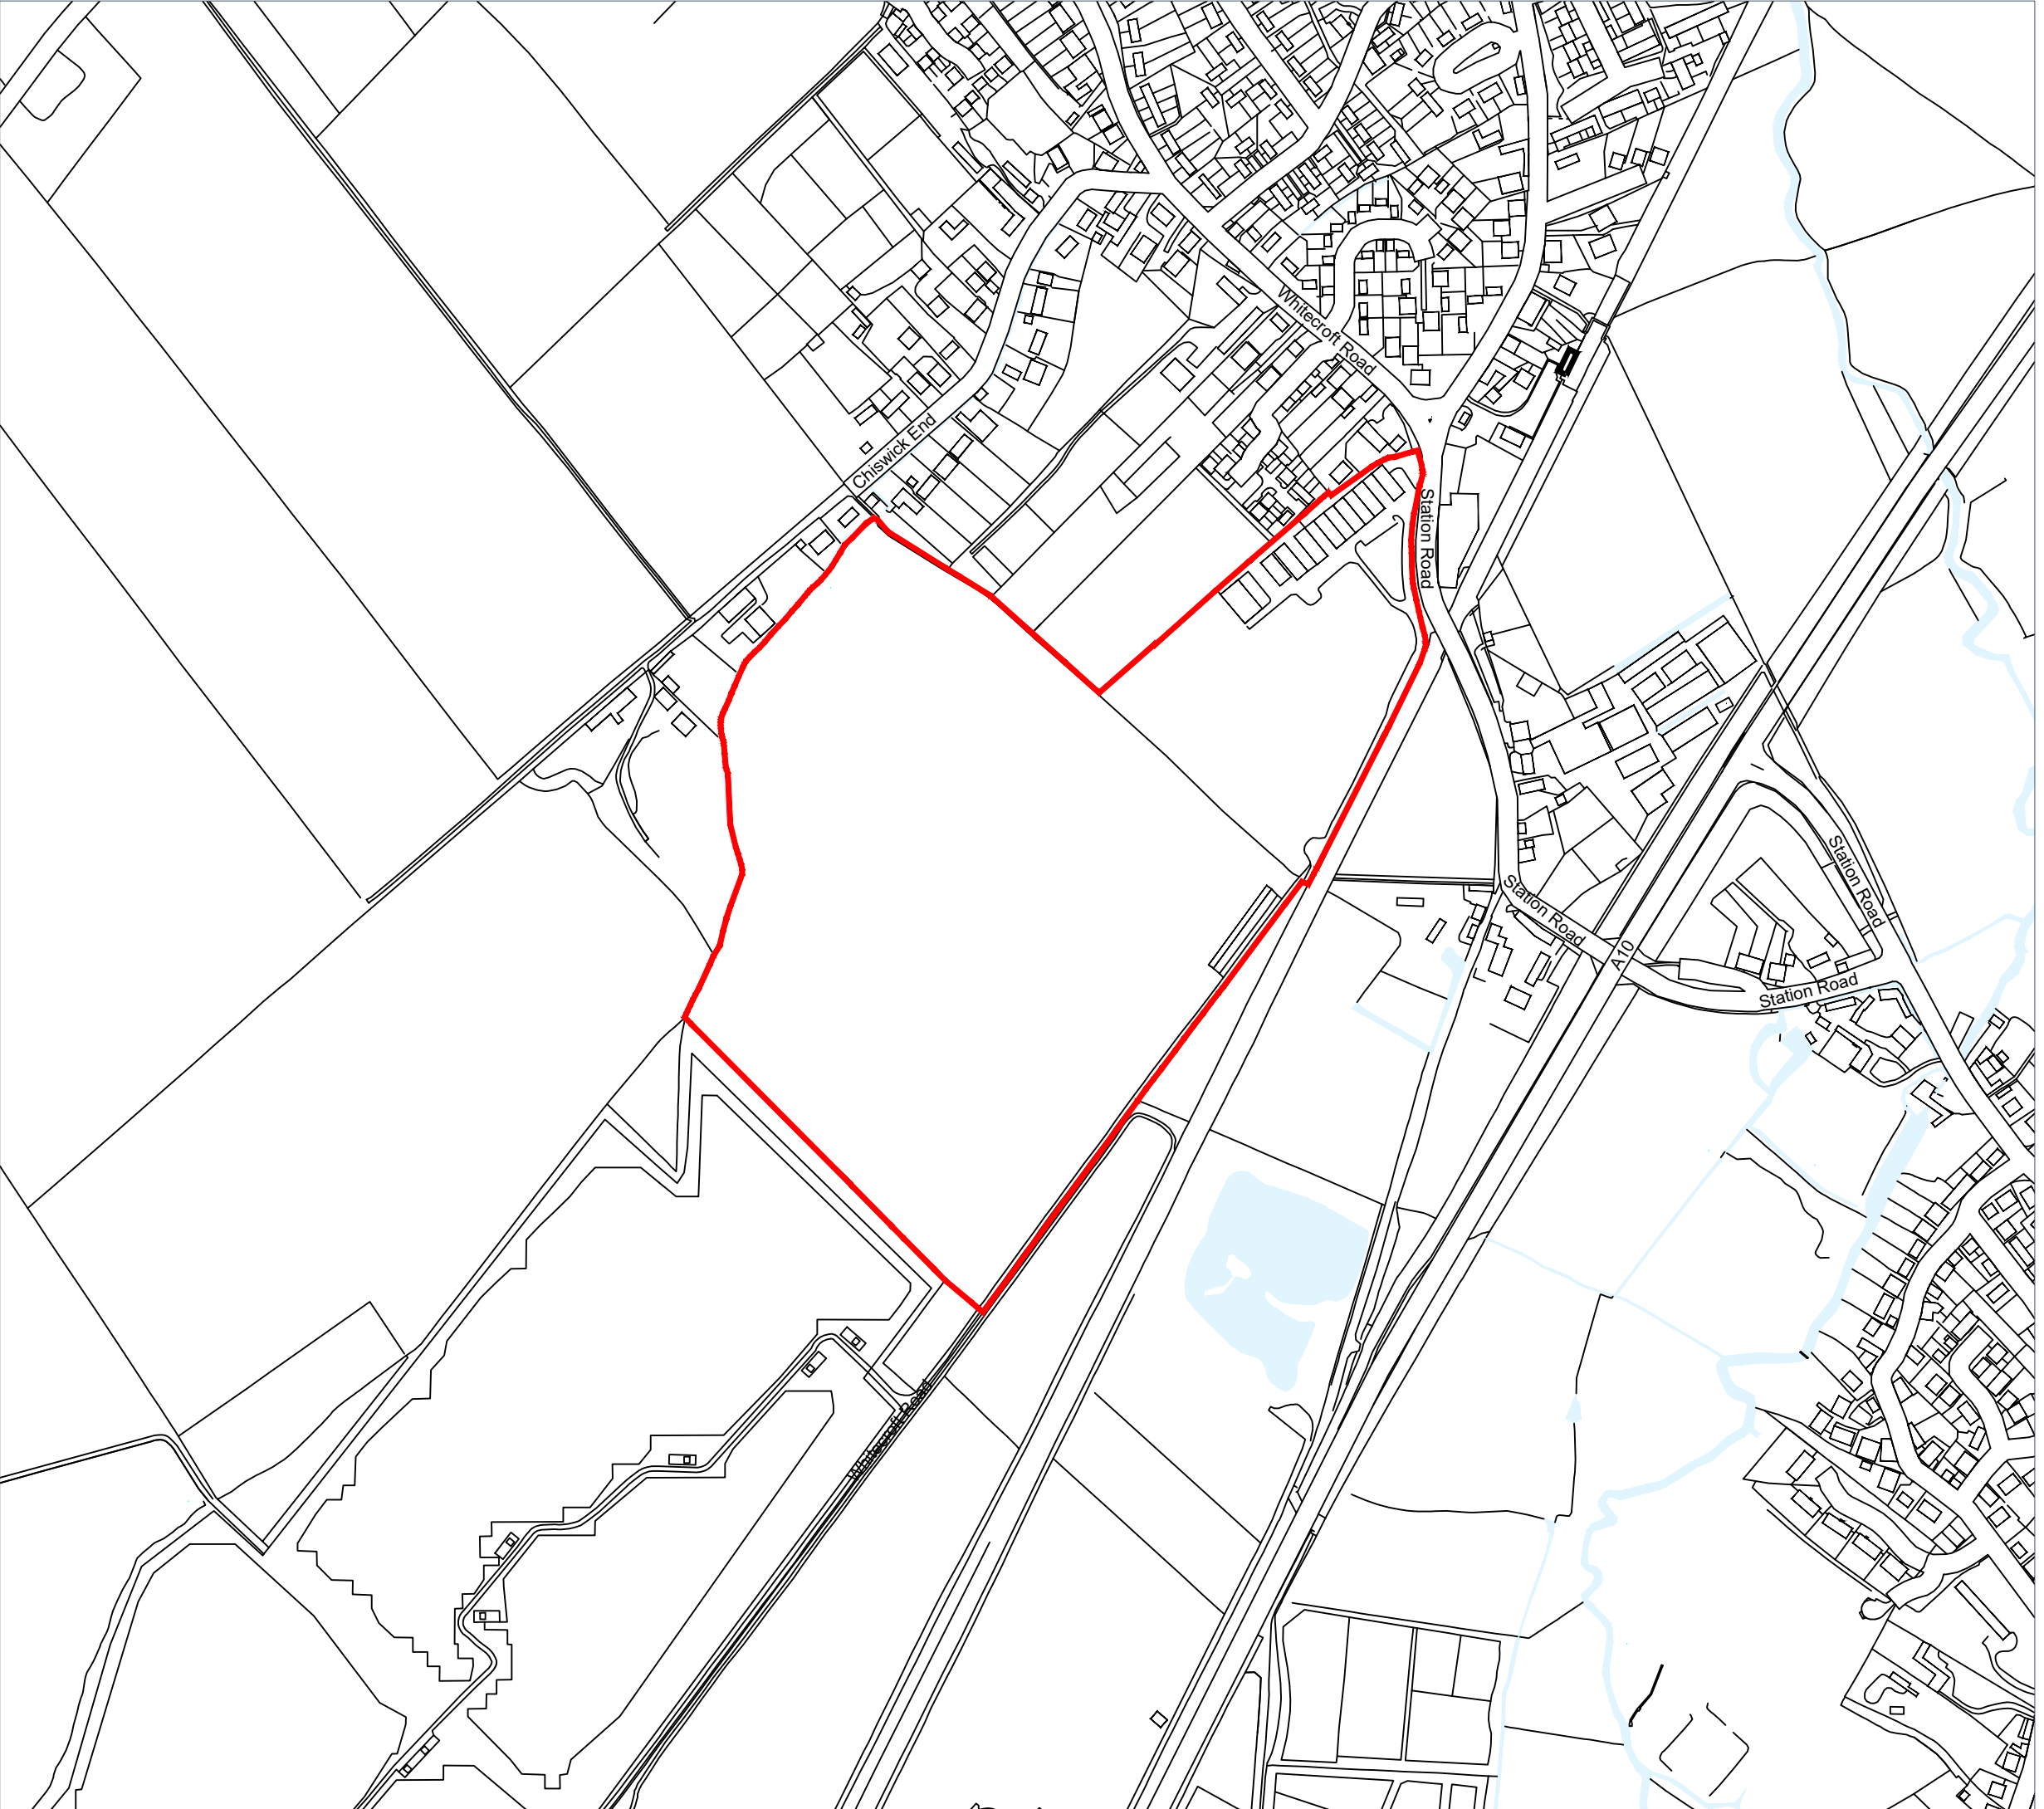

 Site boundary

Project
Land at Sheene Farm, Meldreth

Drawing Title
Site Location Plan

Date	Scale	Drawn by	Check by
13/01/2026	1:5,000 at A3	MR/JB	SR
Project No	Drawing No	Revision	
1415	001-01	A	