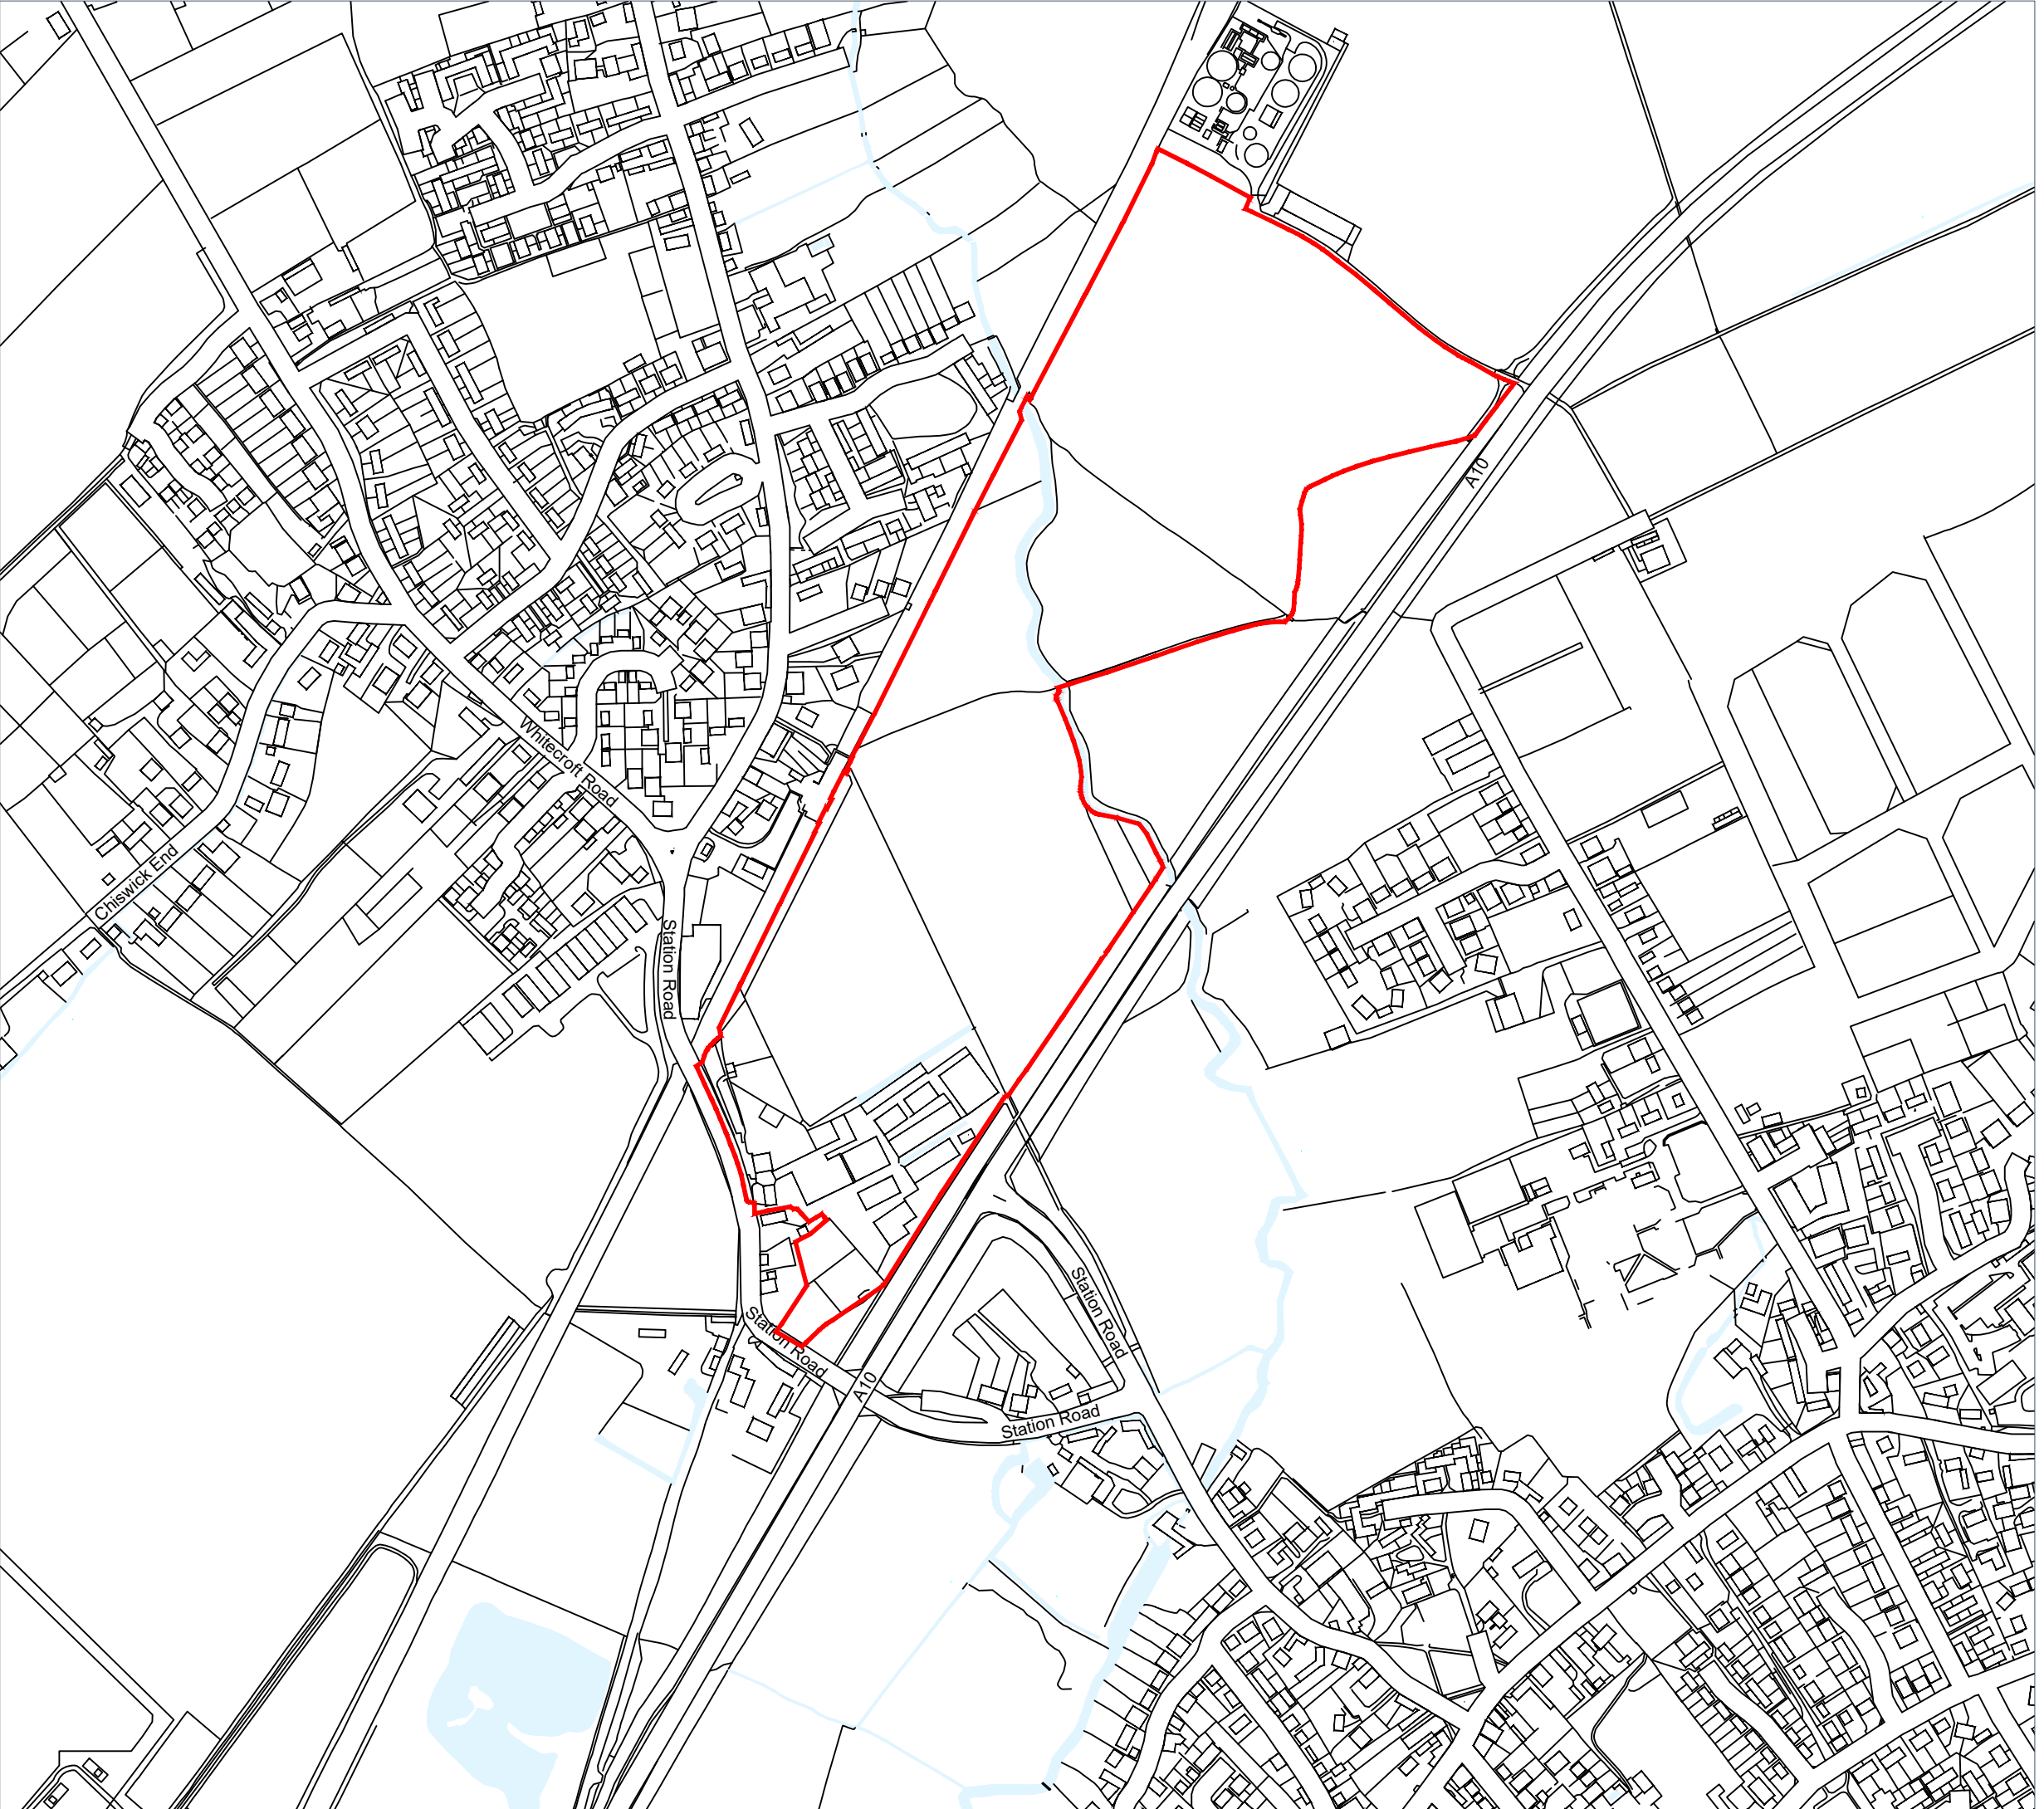

 Site boundary

Project
Land at Valley Farm

Drawing Title
Site Location Plan

Date	Scale	Drawn by	Check by
13/01/2026	1:5,000 at A3	JB	SR
Project No	Drawing No	Revision	
1415	001-03	B	