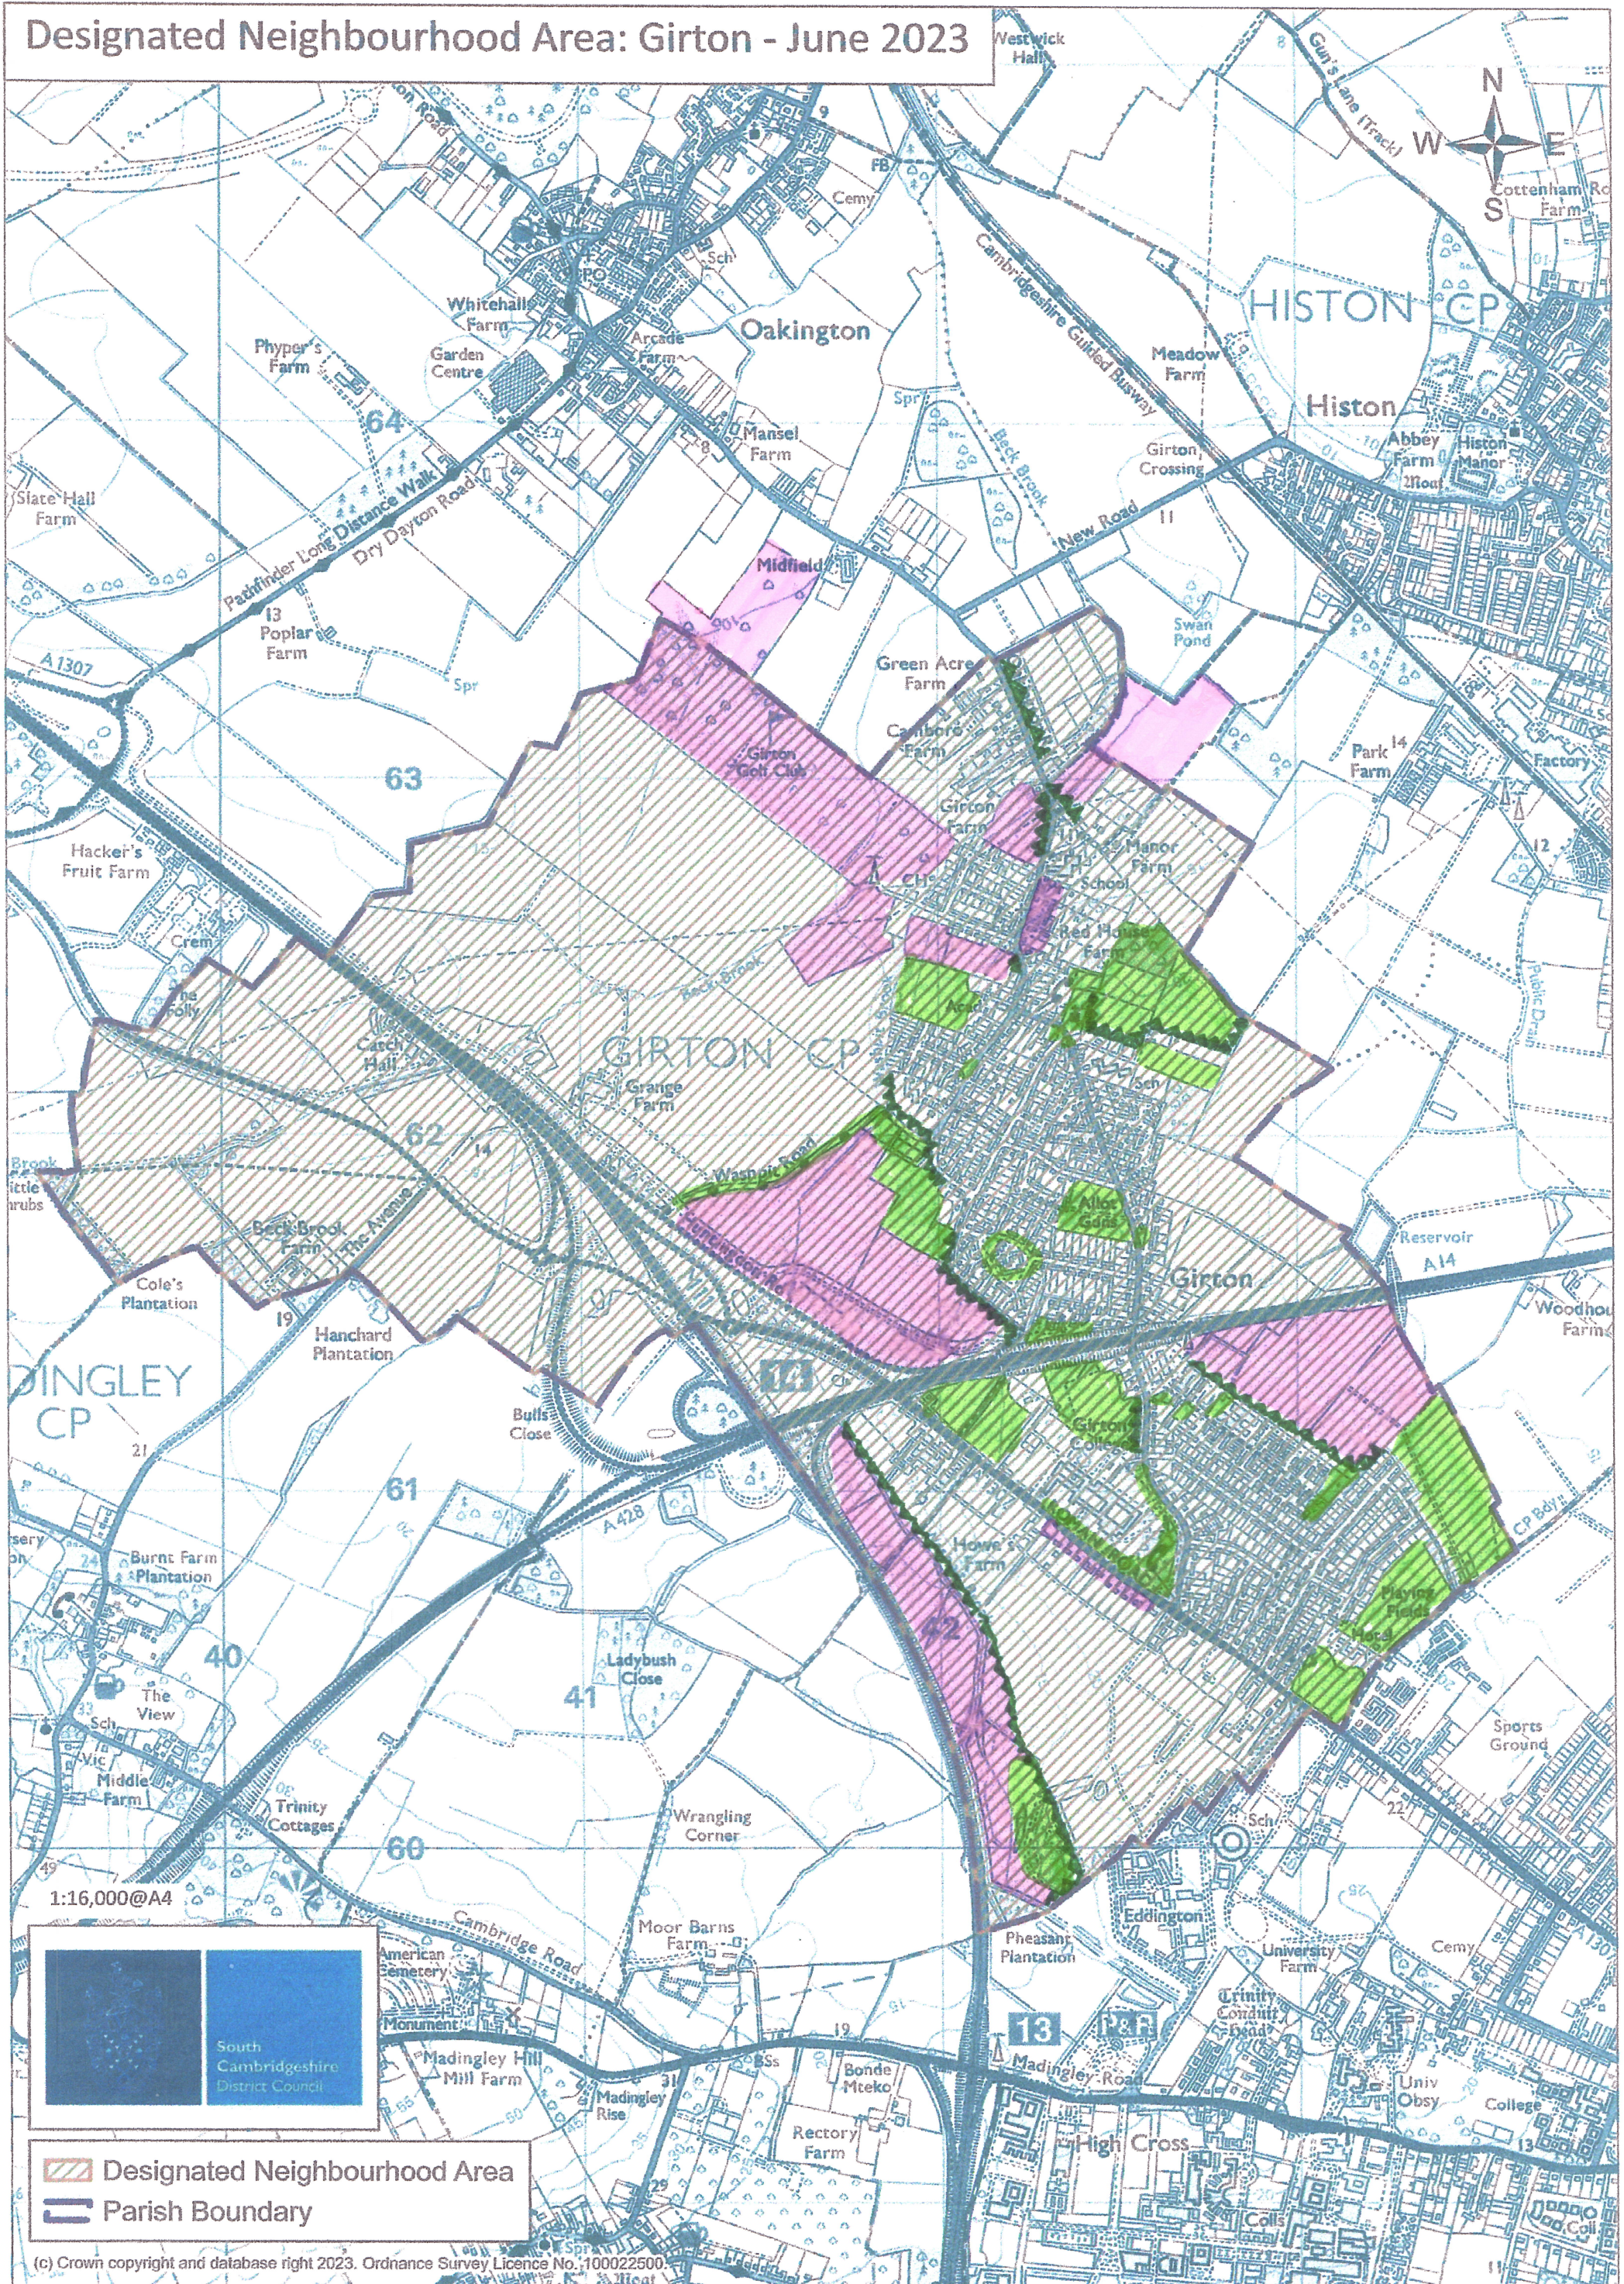

ICF - MAP 3 + PVAAs + LCS

Designated Neighbourhood Area: Girton - June 2023

South Cambridgeshire District Council

Designated Neighbourhood Area
Parish Boundary

(c) Crown copyright and database right 2023. Ordnance Survey Licence No. 100022500