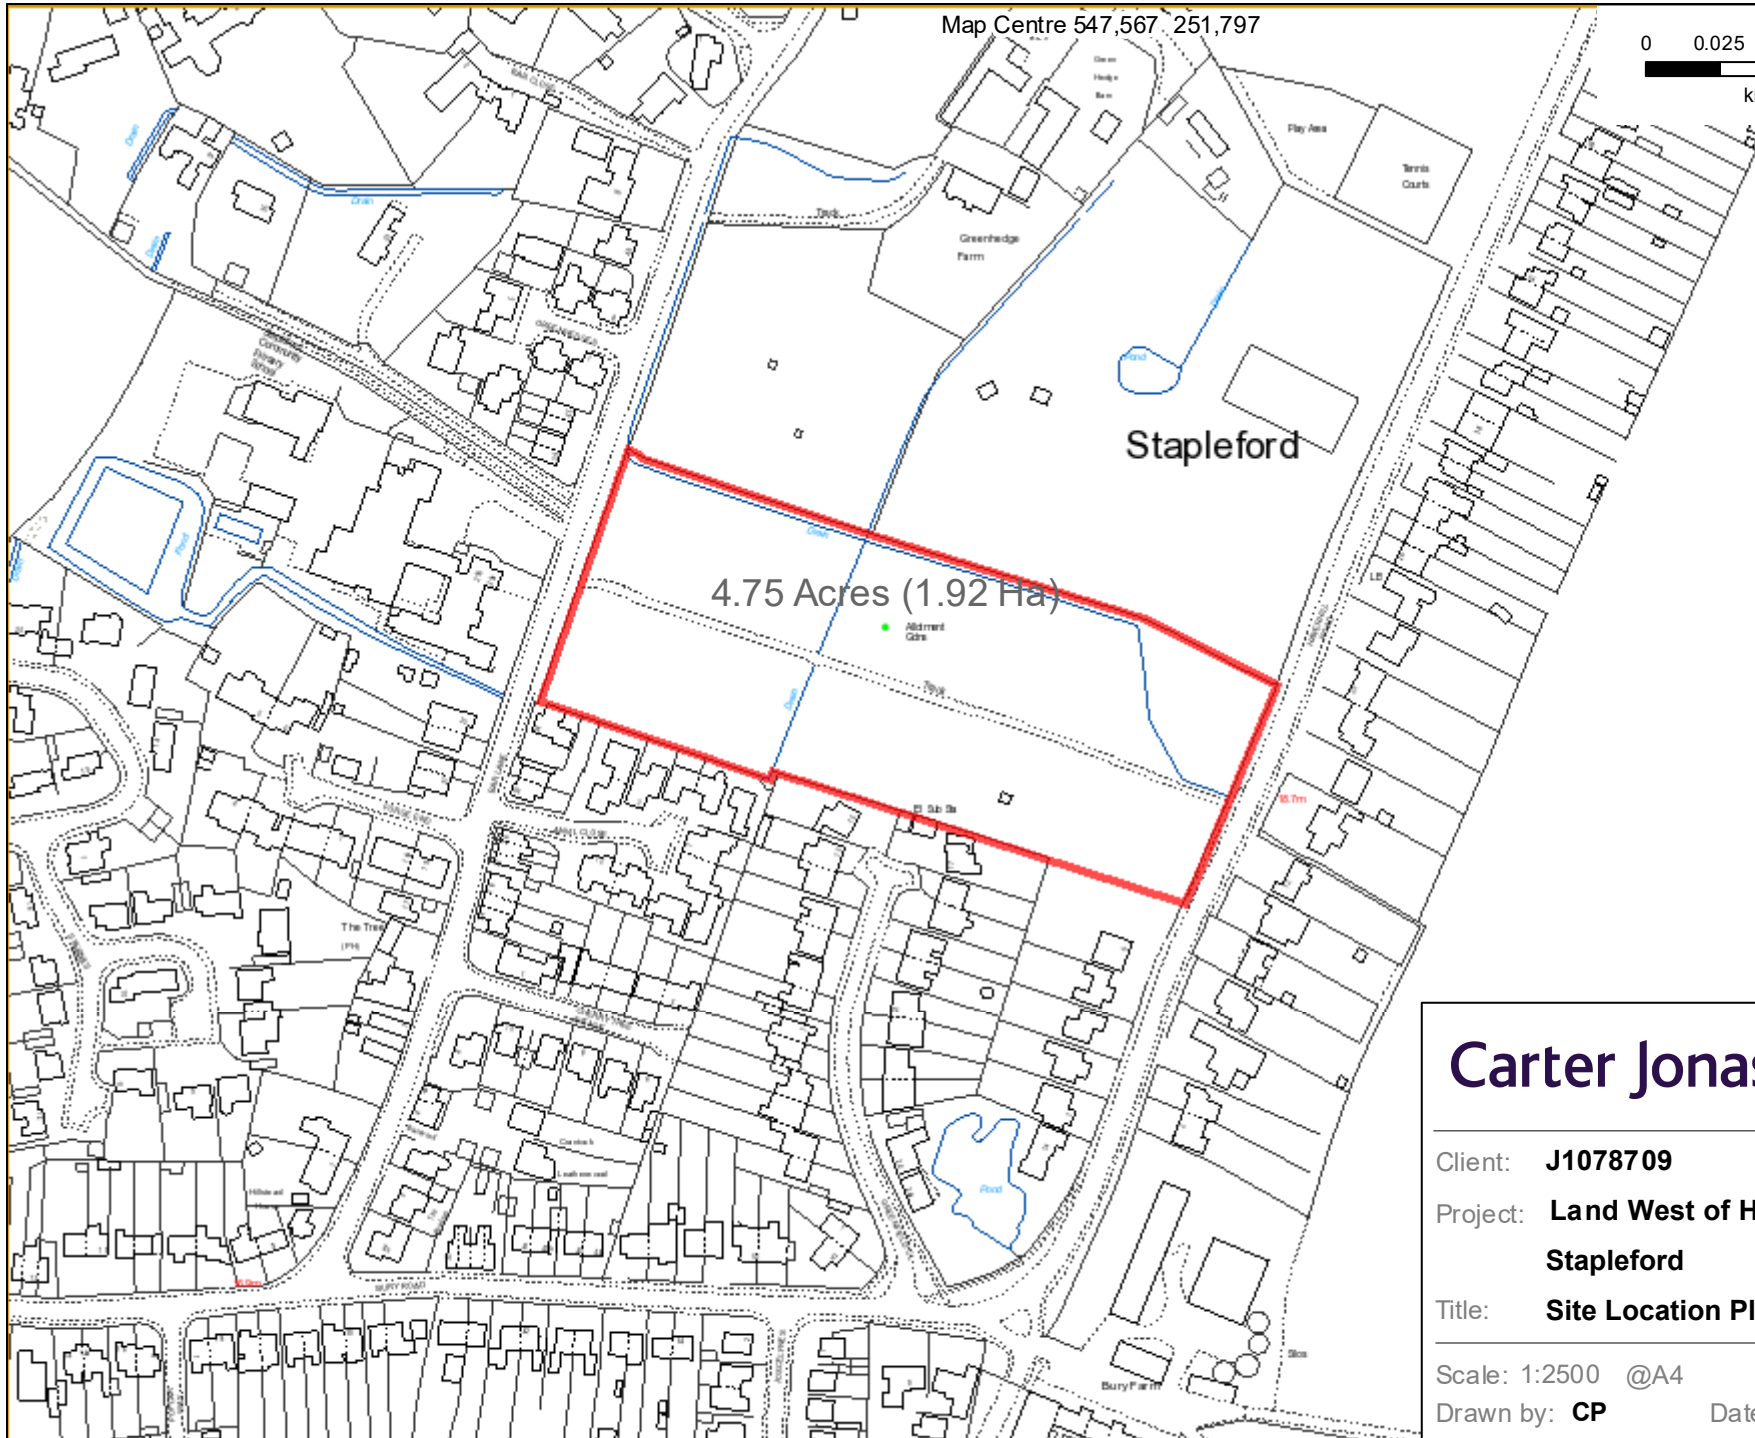

Map Centre 547,567 251,797

0 0.025 0.05 0.075
km

Carter Jonas

Two Snow Hill, Birmingham, B4 6GA
T: 0121 794 6250
carterjonas.co.uk

Client: **J1078709**

Project: **Land West of Haverhill Road,
Stapleford**

Title: **Site Location Plan**

Scale: 1:2500 @A4

Drawn by: **CP**

Date: 25 Mar 2019