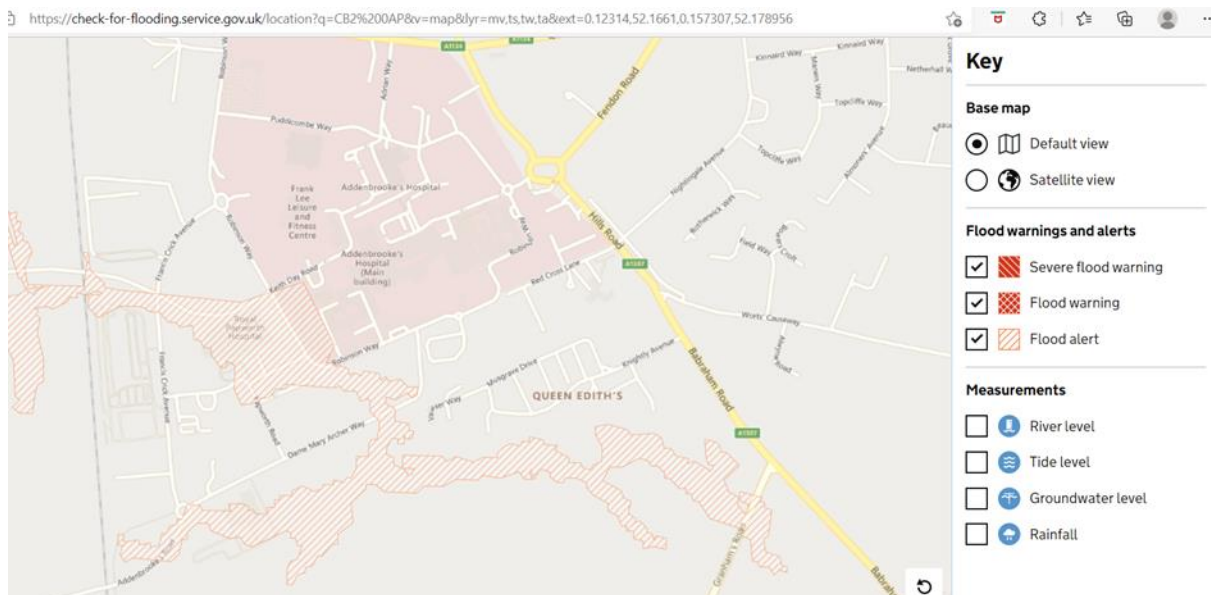

BETA This is a new service – your [feedback](#) will help us to improve it.

[Check another location](#)

Check for flooding in Cambridge, CB2 0AP

[There is a flood alert in this area](#)

Some flooding is possible

[Get flood warnings by phone, text or email](#)

[View map of flood warning and alert areas](#)

Up to date as of 8:37pm on 8 December 2021

Flood risk

Location

Extent of flooding

Enter a place or postcode

Extent of flooding from surface water

- High
- Medium
- Low
- Very low
- Location you selected