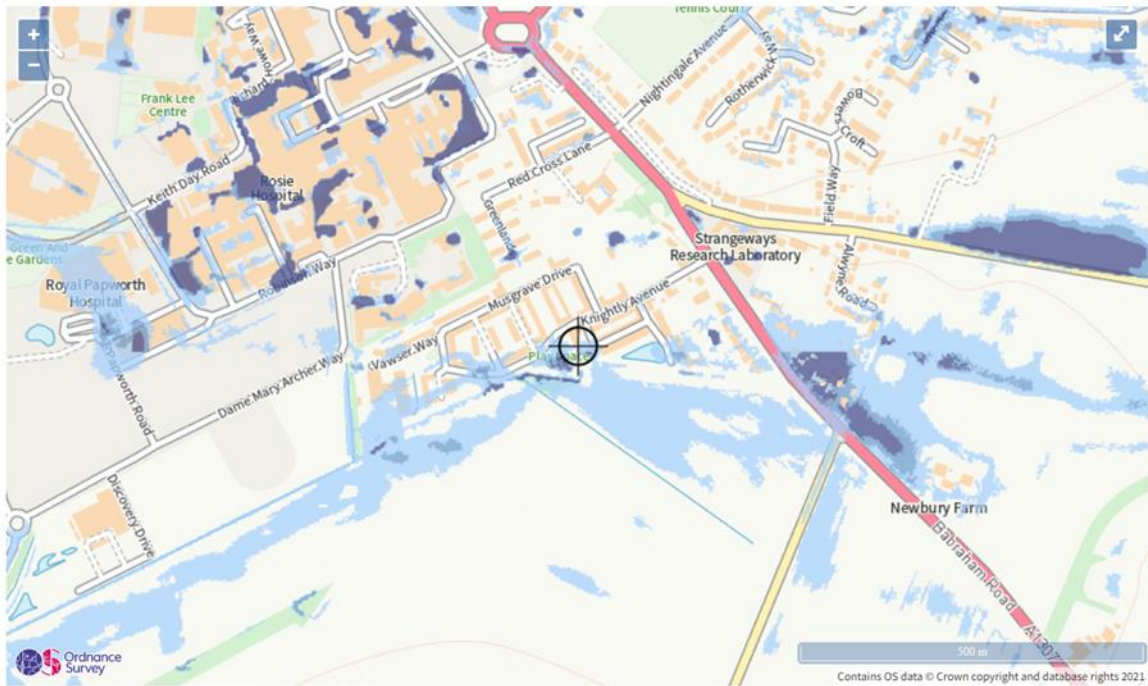

BETA This is a new service – your [feedback](#) will help us to improve it.

[Check another location](#)

Check for flooding in Cambridge, CB2 0AP

[There is a flood alert in this area](#)

Some flooding is possible

[Get flood warnings by phone, text or email](#)

[View map of flood warning and alert areas](#)

Up to date as of 8:37pm on 8 December 2021

Flood risk

Location

Extent of flooding

Enter a place or postcode

Extent of flooding from surface water

- High
- Medium
- Low
- Very low
- Location you selected