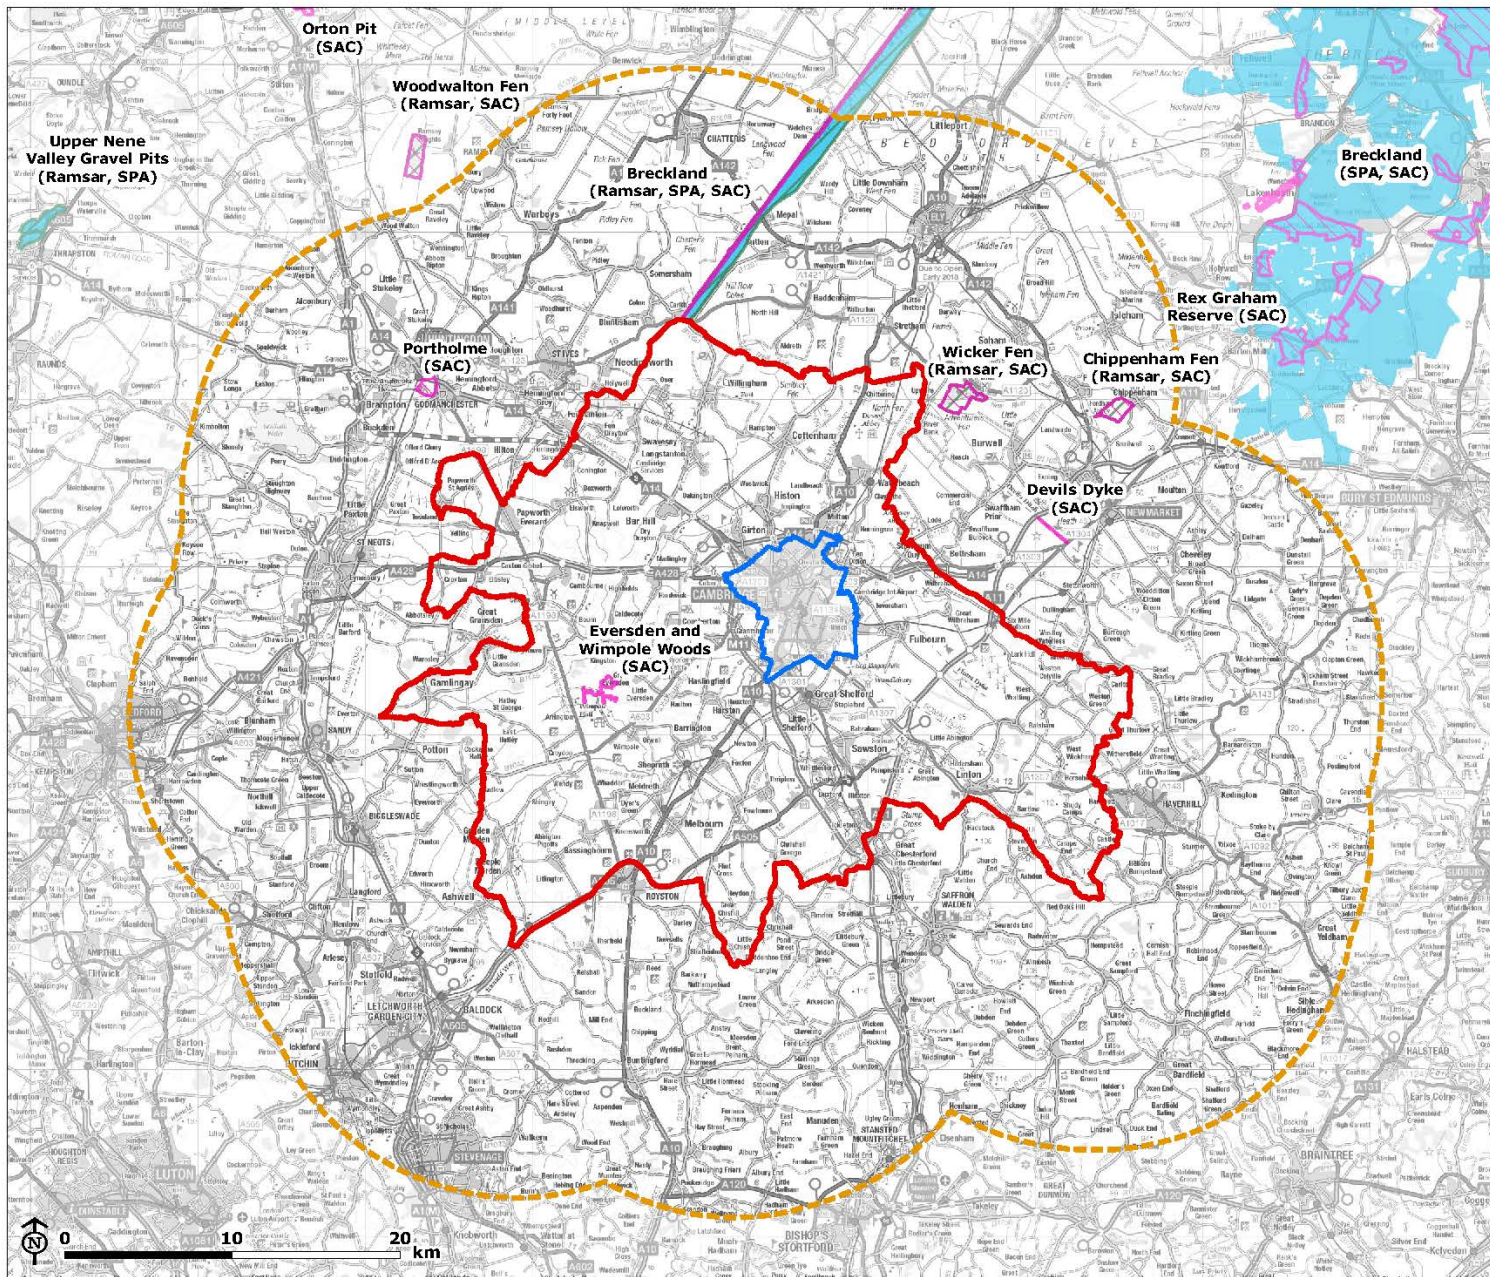

Appendix 2

Map of European Sites within 15km of Greater Cambridge

HRA Greater Cambridge Local Plan and North East Cambridge Area Action Plan

Appendix 1: European Sites within 15km of Greater Cambridge

-  South Cambridgeshire
-  South Cambridgeshire 15km Buffer
-  Cambridge City
-  Special Area of Conservation
-  Ramsar Site
-  Special Protection Area

Source: NE, OS

Map Scale @ A4: 1:410,000

© Natural England copyright 2019. Contains Ordnance Survey data © Crown copyright and database right 2019

CB:CB EB:Bean_C LUC APNDX1_10860_EuropeanSites_r0_A4L_1 27/09/2019